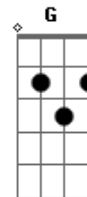

© ukulele-chords.com