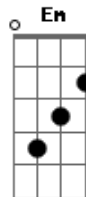

© ukulele-chords.com