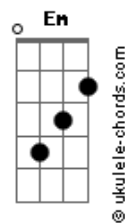

Lina Linassi - Infinity

tom:

Intro: G D C Am C
D Em G D C
Am C D G

D
Come on let's party
C
Come on let's dance
D
Let's rock the night
C
Let's get the chance

D
Grab your beer
C
Whatever your drink
C
May you just follow
C
Your instincts

D
Feel your body
C
You are sweet
D
You are on fire
C
You are the heat

D
Shake your body
C
Shout out loud
D
You are the one
C
I'm really proud

G D C Am
Come on over

Acordes

C D Em
Come with me
G D C Am
Feel the vibe
C D G
Feel the breeze
G D C Am
Party's not over
C D Em
There's another hit
C D
Follow the song
G D Em
Feel your body heat
C D G D Em
You are Infinity

D
Night is a child
C
That never sleeps
D
Feel the power
D
Take another drink

D
I dare you to try
C
Staying awake
D
Don't go to sleep

C
It's a mistake
Em C D Em
I love the way she moves... Infinity
Em G D Em
I love the way she dances... Infinity
Em C D Em
I love the way she laughs... Infinity
C D G D Em
I just love her the way she is

The Enemy of the end!