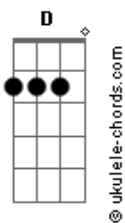

Lina Linassi - Infinity

tom:

Intro: G D C Am C
D Em G D C
Am C D G

D
Come on let's party
C
Come on let's dance
D
Let's rock the night
C
Let's get the chance

D
Grab your beer
C
Whatever your drink
C
May you just follow
C
Your instincts

D
Feel your body
C
You are sweet
D
You are on fire
C
You are the heat

D
Shake your body
C
Shout out loud
D
You are the one
C
I'm really proud

G D C Am
Come on over

Acordes

C D Em
Come with me
G D C Am
Feel the vibe
C D G
Feel the breeze
G D C Am
Party's not over
C D Em
There's another hit
C D
Follow the song
G D Em
Feel your body heat
C D G D Em
You are Infinity

D
Night is a child
C
That never sleeps
D
Feel the power
D
Take another drink

D
I dare you to try
C
Staying awake
D
Don't go to sleep

C
It's a mistake
Em C D Em
I love the way she moves... Infinity
Em G D Em
I love the way she dances... Infinity
Em C D Em
I love the way she laughs... Infinity
C D G D Em
I just love her the way she is

The Enemy of the end!