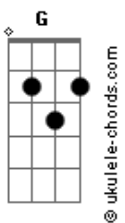

Lina Linassi - Infinity

tom:

Intro: G D C Am C
D Em G D C
Am C D G

D
Come on let's party
C
Come on let's dance
D
Let's rock the night
C
Let's get the chance

D
Grab your beer
C
Whatever your drink
C
May you just follow
C
Your instincts

D
Feel your body
C
You are sweet
D
You are on fire
C
You are the heat

D
Shake your body
C
Shout out loud
D
You are the one
C
I'm really proud

G D C Am
Come on over

Acordes

C D Em
Come with me
G D C Am
Feel the vibe
C D G
Feel the breeze
G D C Am
Party's not over
C D Em
There's another hit
C D
Follow the song
G D Em
Feel your body heat
C D G D Em
You are Infinity

D
Night is a child
C
That never sleeps
D
Feel the power
D
Take another drink

D
I dare you to try
C
Staying awake
D
Don't go to sleep

C
It's a mistake
Em C D Em
I love the way she moves... Infinity
Em G D Em
I love the way she dances... Infinity
Em C D Em
I love the way she laughs... Infinity
C D G D Em
I just love her the way she is

The Enemy of the end!