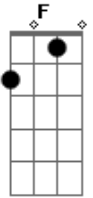

Limp Bizkit - The Truth

Tom: **F**

Afinação: B, F#, B, E, G#, **Db**
Intro: W/ delay):

Chorus

PM

PM

Verse

Bridge

Acordes

© ukulele-chords.com