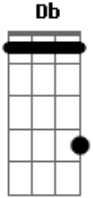

© ukulele-chords.com