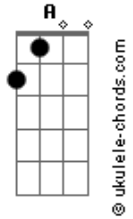

Limp Bizkit - Lonely World

Tom: **A**

(com acordes na forma de Intro - Bass)

Verse (with delay)

Chorus (played very softly, with delay)

Interlude Part 1

E|-----|
B|-----|
G|-----|
D|-----|

Acordes

A| -4~--- |
E|----- |

Part 2 (same as verse)

Outro (same as verse)

End On:

E|-----|
B|-----|
G|-----|
D|-----|
A| -4~---|
E|-----|