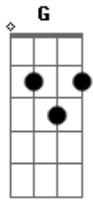

Limp Bizkit - Dont Go Off Wandering

Tom: **G**

Intro: Just rubb your fingers up against the steel strings mostly, just a little bit on the bass strings.

Verse

"Everyday is nothing but stress to me..."

Chorus

"You don't feel nothing at all..."

Fill

"Do you think any less of me now that i'm gone..."

Riff **A**

"You need nothing from me now..."

Riff **B**

"You said..."

Acordes