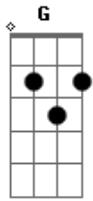

Limp Bizkit - Dont Go Off Wandering

Tom: **G**

Intro: Just rubb your fingers up against the steel strings mostly, just a little bit on the bass strings.

Verse

"Everyday is nothing but stress to me..."

Chorus

"You don't feel nothing at all..."

Fill

"Do you think any less of me now that i'm gone..."

Riff **A**

"You need nothing from me now..."

Riff **B**

"You said..."

Acordes

© ukulele-chords.com