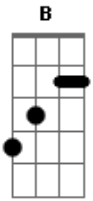

© ukulele-chords.com