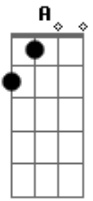

© ukulele-chords.com