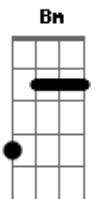

Limp Bizkit - Don't Change

tom:

Intro: A A

A
I'm standing here on the ground
Gbm
The sky above, it won't fall down
Bm D A
See no evil in all directions
A
Resolution of happiness
Gbm
Things have been dark for too long

Bm D
Don't change for you
Bm D
Don't change a thing

A
For me
Bm D
Don't change for you
Bm D
Don't change a thing

A
For me

A
I found a love I had lost (I had lost)
Gbm
It was gone for too long (for too long)

Acordes

© ukulele-chords.com

© ukulele-chords.com

© ukulele-chords.com

© ukulele-chords.com

© ukulele-chords.com

Bm D A
Hear no evil in all directions
A
Execution of bitterness (bitterness)
Gbm
Message received loud and clear (loud and clear)