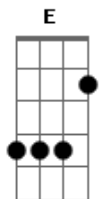

Limp Bizkit - Don't Change

tom:

Intro: A A

A
I'm standing here on the ground
Gbm
The sky above, it won't fall down
Bm D A
See no evil in all directions
A
Resolution of happiness
Gbm
Things have been dark for too long

Bm D
Don't change for you
Bm D
Don't change a thing

A
For me
Bm D
Don't change for you
Bm D
Don't change a thing

A
For me

A
I found a love I had lost (I had lost)
Gbm
It was gone for too long (for too long)

Acordes

© ukulele-chords.com

© ukulele-chords.com

© ukulele-chords.com

© ukulele-chords.com

© ukulele-chords.com

Bm D A
Hear no evil in all directions
A
Execution of bitterness (bitterness)
Gbm
Message received loud and clear (loud and clear)

Bm D
Don't change for you
Bm D
Don't change a thing

A
For me
Bm D
Don't change for you
Bm D
Don't change a thing

A
For me

A E D
Don't change
A E D
Don't (don't change a thing) change (for me)

A
I'm standing here on the ground
Gbm
The sky above, it won't fall down
Bm D A
See no evil in all directions