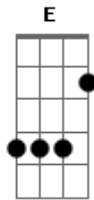

Limp Bizkit - Don't Change

tom:

Intro: A A

A
I'm standing here on the ground
Gbm
The sky above, it won't fall down
Bm D A
See no evil in all directions
A
Resolution of happiness
Gbm
Things have been dark for too long

Bm D
Don't change for you
Bm D
Don't change a thing
A
For me
Bm D
Don't change for you
Bm D
Don't change a thing
A
For me

A
I found a love I had lost (I had lost)
Gbm
It was gone for too long (for too long)

Acordes

© ukulele-chords.com

© ukulele-chords.com

© ukulele-chords.com

© ukulele-chords.com

© ukulele-chords.com

Bm D A
Hear no evil in all directions
A
Execution of bitterness (bitterness)
Gbm
Message received loud and clear (loud and clear)

Bm D
Don't change for you
Bm D
Don't change a thing
A
For me
Bm D
Don't change for you
Bm D
Don't change a thing
A
For me

A E D
Don't change
A E D
Don't (don't change a thing) change (for me)

A
I'm standing here on the ground
Gbm
The sky above, it won't fall down
Bm D A
See no evil in all directions