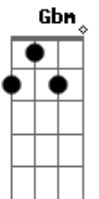

© ukulele-chords.com