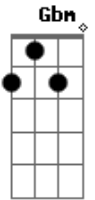

© ukulele-chords.com