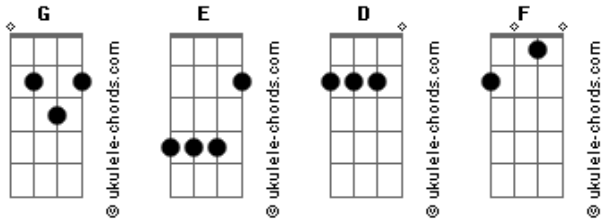

Limp Bizkit - Break Stuff

Tom: **G**

Tabbed by joel guttormson P.
All the other break stuff tabs are wrong I have the real one.

MUTE 0- OPEN
This song should be im normal 7-string tuning(B,E,A,D,G,B,E)

0-----

CHORUS

PM-----

Acordes

BACK TO VERSE

NOW IT'S THE "I FEEL LIKE SHIT" PART

PLAY THIS OPEN .

AND NOW YOU KNOW HOW TO PLAY BREAK STUFF THE RIGHT WAY IF YOU HAVE ANY PROBLEMS e-mail me at P

:: Ultimate Guitar Archive ::
<http://>