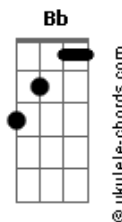

Lime Cordiale - Temper Temper

tom:
Cm

[Primeira Parte]

Cm
Red wine like blood on the carpet
Gm F
Cigarettes burn holes where my heart is
Cm Gm F
Temper, temper, you know that that's what I like
Cm
You're just doing what you do for reaction
Gm
I don't like this hotel you can trash it
Cm Gm F
Temper, temper, you know that that's what I like

[Pré-Refrão]

Gm Cm
You start fights with everybody
F Dm
I'm the one to say you're sorry
Gm Cm
I know, we're wrong

But you're not 'round for long

[Refrão]

I only like you when you're leaving Gm
Cm F Bb
I only like you when you're leaving
F Gm
I only like you when you're leaving
Cm F Bb F
I only love you when you're gone

[Segunda Parte]

Cm
Watch your television crash on the pavement
Gm F
Push and pull, yeah that's our arrangement
Cm Gm F
Temper, temper, baby you do what you like
Cm
Razor blades on your tongue I can taste it
Gm F
Threaten me with a permanent vacation
Cm Gm F
Temper, temper, baby you do what you like

[Pré-Refrão]

Acordes

Gm Cm
You start fights with everybody
F Dm
I'm the one to say you're sorry
Gm Cm
I know, we're wrong

But you're not 'round for long

[Refrão]

I only like you when you're leaving Gm
Cm F Bb
I only like you when you're leaving
F Gm
I only like you when you're leaving
Cm F Bb F
I only love you when you're gone

(Gm Cm Bb Eb)
(Gm Cm Bb Eb)

[Ponte]

Gm Cm
I know we're wrong
Bb Eb Gm
But I don't mind a little psycho
Cm Bb Eb
Temper m-mm
Gm Cm
I know we're wrong
Bb Eb Gm
But I don't mind a little psycho
Cm Bb Eb
Temper m-mm

[Refrão]

I only like you when you're leaving Gm
Cm F Bb
I only like you when you're leaving
F Gm
I only like you when you're leaving
Cm F Bb F
I only love you when you're gone
Gm
I only like you when you're leaving
Cm F Bb
I only like you when you're leaving
F Gm
I only like you when you're leaving
Cm F Bb F
I only love you when you're gone