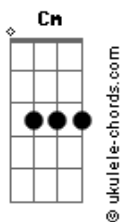

Lime Cordiale - Temper Temper

tom:
Cm

[Primeira Parte]

Cm
Red wine like blood on the carpet
Gm F
Cigarettes burn holes where my heart is
Cm Gm F
Temper, temper, you know that that's what I like
Cm
You're just doing what you do for reaction
Gm
I don't like this hotel you can trash it
Cm Gm F
Temper, temper, you know that that's what I like

[Pré-Refrão]

Gm Cm
You start fights with everybody
F Dm
I'm the one to say you're sorry
Gm Cm
I know, we're wrong

But you're not 'round for long

[Refrão]

I only like you when you're leaving Gm
Cm F Bb
I only like you when you're leaving
F Gm
I only like you when you're leaving
Cm F Bb F
I only love you when you're gone

[Segunda Parte]

Cm
Watch your television crash on the pavement
Gm F
Push and pull, yeah that's our arrangement
Cm Gm F
Temper, temper, baby you do what you like
Cm
Razor blades on your tongue I can taste it
Gm F
Threaten me with a permanent vacation
Cm Gm F
Temper, temper, baby you do what you like

[Pré-Refrão]

Acordes

Gm Cm
You start fights with everybody
F Dm
I'm the one to say you're sorry
Gm Cm
I know, we're wrong

But you're not 'round for long

[Refrão]

I only like you when you're leaving Gm
Cm F Bb
I only like you when you're leaving
F Gm
I only like you when you're leaving
Cm F Bb F
I only love you when you're gone

(Gm Cm Bb Eb)
(Gm Cm Bb Eb)

[Ponte]

Gm Cm
I know we're wrong
Bb Eb Gm
But I don't mind a little psycho
Cm Bb Eb
Temper m-mm
Gm Cm
I know we're wrong
Bb Eb Gm
But I don't mind a little psycho
Cm Bb Eb
Temper m-mm

[Refrão]

I only like you when you're leaving Gm
Cm F Bb
I only like you when you're leaving
F Gm
I only like you when you're leaving
Cm F Bb F
I only love you when you're gone
Gm
I only like you when you're leaving
Cm F Bb
I only like you when you're leaving
F Gm
I only like you when you're leaving
Cm F Bb F
I only love you when you're gone