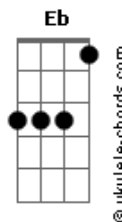

Lime Cordiale - Temper Temper

tom:
Cm

[Primeira Parte]

Cm
Red wine like blood on the carpet
Gm F
Cigarettes burn holes where my heart is
Cm Gm F
Temper, temper, you know that that's what I like
Cm
You're just doing what you do for reaction
Gm
I don't like this hotel you can trash it
Cm Gm F
Temper, temper, you know that that's what I like

[Pré-Refrão]

Gm Cm
You start fights with everybody
F Dm
I'm the one to say you're sorry
Gm Cm
I know, we're wrong

But you're not 'round for long

[Refrão]

I only like you when you're leaving Gm
Cm F Bb
I only like you when you're leaving
F Gm
I only like you when you're leaving
Cm F Bb F
I only love you when you're gone

[Segunda Parte]

Cm
Watch your television crash on the pavement
Gm F
Push and pull, yeah that's our arrangement
Cm Gm F
Temper, temper, baby you do what you like
Cm
Razor blades on your tongue I can taste it
Gm F
Threaten me with a permanent vacation
Cm Gm F
Temper, temper, baby you do what you like

[Pré-Refrão]

Acordes

Gm Cm
You start fights with everybody
F Dm
I'm the one to say you're sorry
Gm Cm
I know, we're wrong

But you're not 'round for long

[Refrão]

I only like you when you're leaving Gm
Cm F Bb
I only like you when you're leaving
F Gm
I only like you when you're leaving
Cm F Bb F
I only love you when you're gone

(Gm Cm Bb Eb)
(Gm Cm Bb Eb)

[Ponte]

Gm Cm
I know we're wrong
Bb Eb Gm
But I don't mind a little psycho
Cm Bb Eb
Temper m-mm
Gm Cm
I know we're wrong
Bb Eb Gm
But I don't mind a little psycho
Cm Bb Eb
Temper m-mm

[Refrão]

I only like you when you're leaving Gm
Cm F Bb
I only like you when you're leaving
F Gm
I only like you when you're leaving
Cm F Bb F
I only love you when you're gone
Gm
I only like you when you're leaving
Cm F Bb
I only like you when you're leaving
F Gm
I only like you when you're leaving
Cm F Bb F
I only love you when you're gone