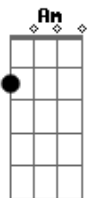

[Refrão]

F Em
Cause I been dreaming about you, oooh
Am G
I've been wishing that I was next to you, oooh
F Em
I've been dreaming of us, oooh
Am G
I've been thinking that this is not a need or a must, but

[Segunda Parte]

F
Love has driven me so, so wrong
Em
This year all I've got to show are songs
Am
And I want to be super duper true to you
G
But God, I don't know what to do
F
Cause last year I was just 22
Em
Feels like it up and flew
Am
So far away, and out of view
G
But 23 seems like me and you

[Refrão]

F Em
Cause I been dreaming about you, oooh
Am G
I've been wishing I was next to you, oooh
F Em
I've been dreaming of us, oooh
Am G
I've been thinking this is not a need or a must

[Terceira Parte]

F
I know sometimes

I make you feel insane
Em
Sorry that's just how I play this stupid game
Am
I can't act like a child and disobey
G
All that you want from me and that you say
F Em
I'm sorry baby, please puppy
Am G
I'm trying to be ultra mega happy
F Em
And show you my smile, and send you my feelings
Am G
And fuck, it is so hard being so damn far
F Em Am
I guess I'll just stay here and stay singing in my car
G
I'll sing in my car

F Em
I've been dreaming about you, oooh
Am G
I've been wishing I was next to you, oooh
F Em
I've been dreaming of us, oooh
Am G
I've been thinking this is not a need or a must, but
F Em
I've been waiting on you, oooh
Am G
I've been waiting for you to tell me those three words too
F Em
Cause I been hoping it's true oooh
Am
That one day I'll feel like
G
I'm something real for you

Acordes

© ukulele-chords.com