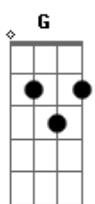

Limahl - Never Ending Story

tom:

Intro: C G F F Am G

C G
Turn around

F Am G
Look at what you seeeee....

C G
In her face

F Am G
The mirror of your dreeeams....

Eb Eb6
Make believe I'm everywhere

[Solo]

C G
Show no fear

F Am G
For she may fade awaaayyy...

C G
In your hand

F Am G
The birth of a new daaayy...

Eb Eb6
Rhymes that keep their secrets

Ab Bb
Will unfold behind the clouds

Eb Cm
And there upon a rainbow

Ab Bb C G
Is the answer to a never ending storyyyyy...

Ab Cm Bb
Aah aah aah

Eb Bb
Story...

Ab Cm Bb
Ah....

Bb C G
Never ending story...

Ab Cm Bb
Ah....

Never ending story...

Ab Cm Bb
Ah....

Bb C G
Never ending story...

Ab Cm Bb
Ah....

Acordes

© ukulele-chords.com

© ukulele-chords.com

© ukulele-chords.com

© ukulele-chords.com

© ukulele-chords.com