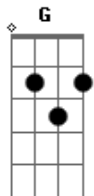

© ukulele-chords.com