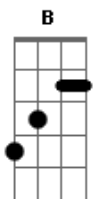

Bm G
Have hope - don?t lose faith
A
Never lose faith
Bb
Live very happy!

Bm A Bm G A Bb
Have hope - don?t lose faith

G A
Even without understanding
Bb Bm
The misteries of this life
G A
Don?t let yourself down

© ukulele-chords.com

© ukulele-chords.com

Bb Bm
Embrace what?s good for you

G
Look to the good
A
Side of life
Bb G A Bb
And be happy! Ooou, oouu
G A Bb
Live very happy!

[Refrão]

G A
Believe, the good day is coming
Bb Gb A B Bm Bm A Bm
Time puts each thing in the right place