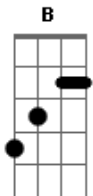

Bm G
Have hope - don?t lose faith
A
Never lose faith
Bb
Live very happy!

Bm A Bm G A Bb
Have hope - don?t lose faith

G A
Even without understanding
Bb Bm
The misteries of this life
G A
Don?t let yourself down

© ukulele-chords.com

© ukulele-chords.com

Bb Bm
Embrace what?s good for you

G
Look to the good
A
Side of life
Bb G A Bb
And be happy! Ooou, oouu
G A Bb
Live very happy!

[Refrão]

G A
Believe, the good day is coming
Bb Gb A B Bm Bm A Bm
Time puts each thing in the right place