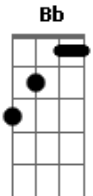

© ukulele-chords.com