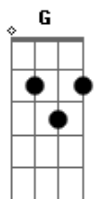

© ukulele-chords.com