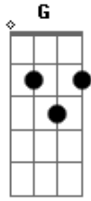

© ukulele-chords.com