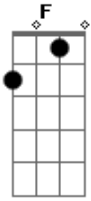

© ukulele-chords.com