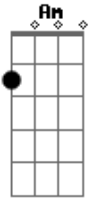

© ukulele-chords.com