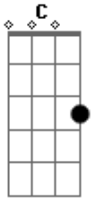

Lil Wayne - Blowing Up Fast

Tom: C

(intro) C Am G F

C

Am

Bitch I'm like man and this young money u betta get 'em

G
Straight out the hood a young hoodlum

F
Done what shouldn't did what they say I couldnt

Acordes

© ukulele-chords.com