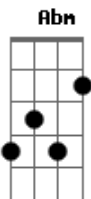

© ukulele-chords.com