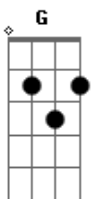

Counting all the stars tonight
Gbm Abm
Girl I always knew, I see me and you
E
Leaving in a coupe, painted baby
B
Blue
Gbm
Baby, I need you
Abm
You're like a dream come true
E
And yeah I always knew
B
That it would be us two
Gbm
Took a long way home
Abm
Bumping all our songs
E
Smoking cigarettes
B
And feeling up her dress
Gbm
I always miss you the most, when I'm
Abm
Smoking dope
E
They say: Love heals you slow
That's why I'm with you
B
Run away with the one
Gbm
That's gon' be there till it's done
Abm
Take the blame for the gun
E
That's gon' be there for your son
B
If it's me, I don't know
Gbm
But at least I'll make her smile
Abm
Would you lie here for a while?
E B
Would you lie here 'til I die?
Gbm
When I look at you
Abm
I can see right through
E
And you know it's true
B
So you love me too
Gbm
Girl, I always knew
Abm
It was me and you
E
And you'll know it's true
B
When you say: I do
(B Gbm Abm E)

Acordes

© ukulele-chords.com