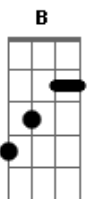

© ukulele-chords.com