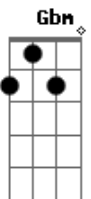

© ukulele-chords.com