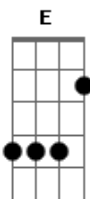

© ukulele-chords.com