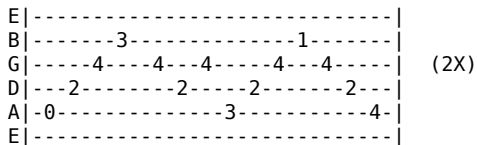

# LiL PEEP - Crybaby

Tom: Eb

(com acordes na forma de C)

Capostrate na 3ª casa

Intro: A C7M A C7M G F- G F-  
A C7M A C7M G F- G F-

She said I'm a crybaby, I can't be up lately  
 Girl you drive me crazy, AMG Mercedes  
 Speeding down the highway, looking at the street lights  
 Geeking on a Friday, I can never sleep right  
 Knowing I hurt you, I don't deserve you  
 I should've curved you, I know I'm the worst boo  
 But I could be cool too, and you got them dance moves  
 And I got this vibe, I swear it's perfect to ride to  
 I wanna die too, we all wanna die too  
 I got this vibe I swear she love getting high to  
 I love getting high too, I wanna hide you  
 How did I find you? I'll be inside, I'm making music to cry  
 too  
 Oh it's a lonely world, I know

Gon' get a lonely girl, that's fo sho  
 Oh I'm a lonely boy, she made a lonely boy, yeah I know  
 Oh it's a lonely world, I know  
 Gon' get a lonely girl, that's fo sho  
 Oh I'm a lonely boy, she made a lonely boy, yeah I know  
 She said I'm a crybaby, I can't be up lately  
 Girl you drive me crazy, AMG Mercedes  
 Speeding down the highway, looking at the street lights  
 Geeking on a Friday, I can never sleep right  
 Knowing I hurt you, I don't deserve you  
 I should've curved you, I know I'm the worst boo  
 But I could be cool too, and you got them dance moves  
 And I got this vibe, I swear it's perfect to ride to  
 I wanna die too, we all wanna die too  
 I got this vibe I swear she love getting high to  
 I love getting high too, I wanna hide you  
 How did I find you? I'll be inside, I'm making music to cry  
 too  
 Oh it's a lonely world, I know  
 Gon' get a lonely girl, that's fo sho  
 Oh I'm a lonely boy, she made a lonely boy, yeah I know  
 Oh it's a lonely world, I know  
 Gon' get a lonely girl, that's fo sho  
 Oh I'm a lonely boy, she made a lonely boy, yeah I know