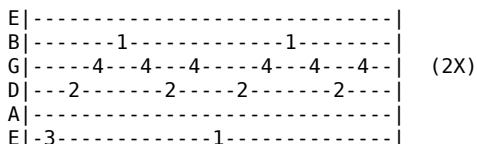

# LiL PEEP - Crybaby

Tom: Eb

(com acordes na forma de C)

Capostrate na 3ª casa

Intro: A C7M A C7M G F- G F-  
A C7M A C7M G F- G F-

She said I'm a crybaby, I can't be up lately  
 Girl you drive me crazy, AMG Mercedes  
 Speeding down the highway, looking at the street lights  
 Geeking on a Friday, I can never sleep right  
 Knowing I hurt you, I don't deserve you  
 I should've curved you, I know I'm the worst boo  
 But I could be cool too, and you got them dance moves  
 And I got this vibe, I swear it's perfect to ride to  
 I wanna die too, we all wanna die too  
 I got this vibe I swear she love getting high to  
 I love getting high too, I wanna hide you  
 How did I find you? I'll be inside, I'm making music to cry  
 too  
 Oh it's a lonely world, I know

Gon' get a lonely girl, that's fo sho  
 Oh I'm a lonely boy, she made a lonely boy, yeah I know  
 Oh it's a lonely world, I know  
 Gon' get a lonely girl, that's fo sho  
 Oh I'm a lonely boy, she made a lonely boy, yeah I know  
 She said I'm a crybaby, I can't be up lately  
 Girl you drive me crazy, AMG Mercedes  
 Speeding down the highway, looking at the street lights  
 Geeking on a Friday, I can never sleep right  
 Knowing I hurt you, I don't deserve you  
 I should've curved you, I know I'm the worst boo  
 But I could be cool too, and you got them dance moves  
 And I got this vibe, I swear it's perfect to ride to  
 I wanna die too, we all wanna die too  
 I got this vibe I swear she love getting high to  
 I love getting high too, I wanna hide you  
 How did I find you? I'll be inside, I'm making music to cry  
 too  
 Oh it's a lonely world, I know  
 Gon' get a lonely girl, that's fo sho  
 Oh I'm a lonely boy, she made a lonely boy, yeah I know  
 Oh it's a lonely world, I know  
 Gon' get a lonely girl, that's fo sho  
 Oh I'm a lonely boy, she made a lonely boy, yeah I know