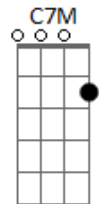

© ukulele-chords.com