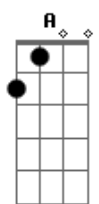

Acordes

© ukulele-chords.com