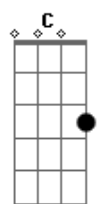

© ukulele-chords.com