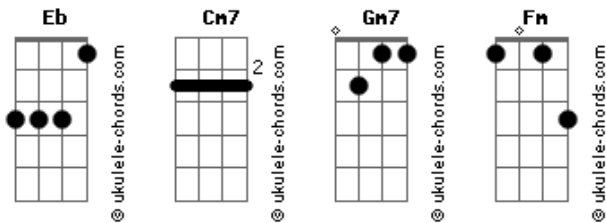

# Lil Nas X - Panini

tom:

Intro: Cm7 Eb Gm7 Fm

[Primeira Parte]

Cm7 Gm7  
Ayy, Panini, don't you be a meanie  
Fm  
Thought you wanted me to go up

Why you tryna keep me teeny? I

Cm7 Gm7  
It's a dreamy, wished it on a genie  
Fm

I got fans finally, ain't you wanting them to see me? I

[Pré-Refrão]

Cm7 Gm7  
I thought you want this for my life, for my life  
Cm7 Gm7 Fm  
Said you wanted to see me thrive, you lied

[Refrão]

Cm7 Gm7 Fm  
Just say to me what you want from me  
Cm7 Gm7 Fm  
Just say to me what you want from me

## Acordes

Why you tryna keep me teeny now?

Cm7 Gm7  
Now they need me, number one on streaming  
Fm  
Oh yeah, you used to love me

So what happened, what's the meaning? I  
[Pré-Refrão]

Cm7 Gm7  
I thought you want this for my life, for my life  
Cm7 Gm7 Fm  
Said you wanted to see me thrive, you lied