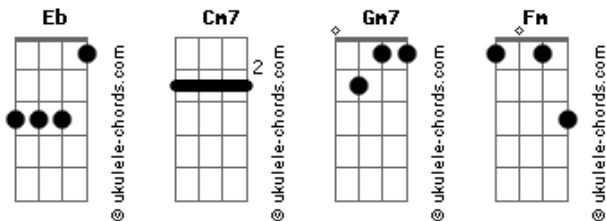

Lil Nas X - Panini

tom:

Intro: Cm7 Eb Gm7 Fm

[Primeira Parte]

Cm7 Gm7
Ayy, Panini, don't you be a meanie
Fm
Thought you wanted me to go up

Why you tryna keep me teeny? I

Cm7 Gm7
It's a dreamy, wished it on a genie
Fm

I got fans finally, ain't you wanting them to see me? I

[Pré-Refrão]

Cm7 Gm7
I thought you want this for my life, for my life
Cm7 Gm7 Fm
Said you wanted to see me thrive, you lied

[Refrão]

Cm7 Gm7 Fm
Just say to me what you want from me
Cm7 Gm7 Fm
Just say to me what you want from me

[Segunda Parte]

Cm7 Gm7
Ayy, Panini, don't you be a meanie
Fm
Thought you wanted me to go up

Acordes

Why you tryna keep me teeny now?

Cm7 Gm7
Now they need me, number one on streaming
Fm
Oh yeah, you used to love me

So what happened, what's the meaning? I
[Pré-Refrão]

Cm7 Gm7
I thought you want this for my life, for my life
Cm7 Gm7 Fm
Said you wanted to see me thrive, you lied

[Ponte]

Cm7 Gm7
Now when it's all done, I get the upper hand
Fm
I need a big Benz, not another fan