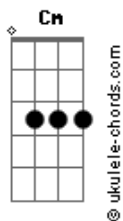

Lil Nas X - Life After Salem

tom:

Ebm (forma dos acordes no tom de Cm)

Capostrate na 3ª casa

Intro: Am F E7 C E7
Am F E7 C E7

[Primeira Parte]

Am F E7 C E7
All of my feelings are gone
Am F E7
I left them all on the floor
C E7 Am F E7
Man, who's to blame if you don't love me no more?
C E7 Am F E7
No, I don't mind, just take whatever you want

[Pré-Refrão]

C E7 Am F E7
Why don't you just take what you want from me?
C E7 Am F E7
I think you should take what you want and leave
C E7 Am F E7
Why don't you just take what you want from me?
C E7 Am F E7
I think you should take what you want and leave

[Refrão]

C Am F E7
What you want from me? Yeah
C E7 Am F E7 C E7
What you want from me? Yeah

Solo

[Segunda Parte]

Am F
Get yourself an adderall
E7 C
And throw me up against the wall
Am F
And kick me when I have to crawl
E7 C
Ooh, I love it when you show no love at all

Acordes

E7 Am F
You know I can be your part-time lover
E7 C E7
Our scars, they'll dance with each other
Am F
I can be your part-time lover
E7 C E7
Our scars, they'll dance with each other

[Pré-Refrão]

C E7 Am F E7
Why don't you just take what you want from me?
C E7 Am F E7
I think you should take what you want and leave
C E7 Am F E7
Why don't you just take what you want from me?
C E7 Am F E7
I think you should take what you want and leave

[Refrão]

C Am F E7
What you want from me? Yeah
C E7 Am F E7 C E7
What you want from me? Yeah

Solo

[Final]

Am F
You're changin'
E7 C E7
(You're changin' every day)
Am F
You played me
E7 C E7
(I let you win again)
Am F
You're changin'
E7 C E7
(You're changin' every day)
Am F
And you're takin'
E7
(You're takin' everything)

[Final] Am F E7 C E7 Am