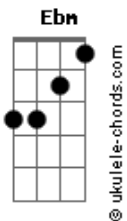

Lil Nas X - Life After Salem

tom:

Ebm (forma dos acordes no tom de Cm)

Capostrate na 3ª casa

Intro: Am F E7 C E7
Am F E7 C E7

[Primeira Parte]

Am F E7 C E7
All of my feelings are gone
Am F E7
I left them all on the floor
C E7 Am F E7
Man, who's to blame if you don't love me no more?
C E7 Am F E7
No, I don't mind, just take whatever you want

[Pré-Refrão]

C E7 Am F E7
Why don't you just take what you want from me?
C E7 Am F E7
I think you should take what you want and leave
C E7 Am F E7
Why don't you just take what you want from me?
C E7 Am F E7
I think you should take what you want and leave

[Refrão]

C Am F E7
What you want from me? Yeah
C E7 Am F E7 C E7
What you want from me? Yeah

Solo

[Segunda Parte]

Am F
Get yourself an adderall
E7 C
And throw me up against the wall
Am F
And kick me when I have to crawl
E7 C
Ooh, I love it when you show no love at all

Acordes

E7 Am F
You know I can be your part-time lover
E7 C E7
Our scars, they'll dance with each other
Am F
I can be your part-time lover
E7 C E7
Our scars, they'll dance with each other

[Pré-Refrão]

C E7 Am F E7
Why don't you just take what you want from me?
C E7 Am F E7
I think you should take what you want and leave
C E7 Am F E7
Why don't you just take what you want from me?
C E7 Am F E7
I think you should take what you want and leave