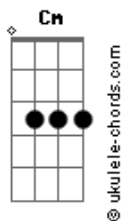

Lil Nas X - Life After Salem

tom:

Ebm (forma dos acordes no tom de Cm)

Capostrate na 3ª casa

Intro: Am F E7 C E7
Am F E7 C E7

[Primeira Parte]

Am F E7 C E7
All of my feelings are gone
Am F E7
I left them all on the floor
C E7 Am F E7
Man, who's to blame if you don't love me no more?
C E7 Am F E7
No, I don't mind, just take whatever you want

[Pré-Refrão]

C E7 Am F E7
Why don't you just take what you want from me?
C E7 Am F E7
I think you should take what you want and leave
C E7 Am F E7
Why don't you just take what you want from me?
C E7 Am F E7
I think you should take what you want and leave

[Refrão]

C Am F E7
What you want from me? Yeah
C E7 Am F E7 C E7
What you want from me? Yeah

Solo

[Segunda Parte]

Am F
Get yourself an adderall
E7 C
And throw me up against the wall
Am F
And kick me when I have to crawl
E7 C
Ooh, I love it when you show no love at all

Acordes

E7 Am F
You know I can be your part-time lover
E7 C E7
Our scars, they'll dance with each other
Am F
I can be your part-time lover
E7 C E7
Our scars, they'll dance with each other

[Pré-Refrão]

C E7 Am F E7
Why don't you just take what you want from me?
C E7 Am F E7
I think you should take what you want and leave
C E7 Am F E7
Why don't you just take what you want from me?
C E7 Am F E7
I think you should take what you want and leave

[Refrão]

C Am F E7
What you want from me? Yeah
C E7 Am F E7 C E7
What you want from me? Yeah

Solo

[Final]

Am F
You're changin'
E7 C E7
(You're changin' every day)
Am F
You played me
E7 C E7
(I let you win again)
Am F
You're changin'
E7 C E7
(You're changin' every day)
Am F
And you're takin'
E7
(You're takin' everything)

[Final] Am F E7 C E7 Am