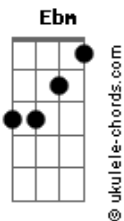

Lil Nas X - Life After Salem

tom:

Ebm (forma dos acordes no tom de Cm)

Capostrate na 3ª casa

Intro: Am F E7 C E7
Am F E7 C E7

[Primeira Parte]

Am F E7 C E7
All of my feelings are gone
Am F E7
I left them all on the floor
C E7 Am F E7
Man, who's to blame if you don't love me no more?
C E7 Am F E7
No, I don't mind, just take whatever you want

[Pré-Refrão]

C E7 Am F E7
Why don't you just take what you want from me?
C E7 Am F E7
I think you should take what you want and leave
C E7 Am F E7
Why don't you just take what you want from me?
C E7 Am F E7
I think you should take what you want and leave

[Refrão]

C Am F E7
What you want from me? Yeah
C E7 Am F E7 C E7
What you want from me? Yeah

Solo

[Segunda Parte]

Am F
Get yourself an adderall
E7 C
And throw me up against the wall
Am F
And kick me when I have to crawl
E7 C
Ooh, I love it when you show no love at all

Acordes

E7 Am F
You know I can be your part-time lover
E7 C E7
Our scars, they'll dance with each other
Am F
I can be your part-time lover
E7 C E7
Our scars, they'll dance with each other

[Pré-Refrão]

C E7 Am F E7
Why don't you just take what you want from me?
C E7 Am F E7
I think you should take what you want and leave
C E7 Am F E7
Why don't you just take what you want from me?
C E7 Am F E7
I think you should take what you want and leave