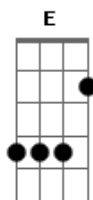

Lil Dusty G - Do It

tom:

Intro: E Dm E Dm

E
Give me something to laugh about
Dm
It's been so long and I need you now
E
I sing my song as I smoke my loud
Dm
I once was lost, but now I'm found
E
The day I do it
Dm
The day I do it, that'll be the day I do it
E
The day I do it
Dm
Today is the day I do it
E
The day I do it, everybody watch me prove it
Dm
Now watch me do it (Yeah)
E
I just wanna close every eye that's been watchin'
Dm
Evident smokin', I've been tokin' and I ain't stoppin'
E
Locked in, everybody smell it when I walk in
Dm
Do I look like someone who give a fuck 'bout what God think?
E
Awful, awful

E
I been feelin' awful
Dm
I think I could do it if I finish off that bottle

E
Bothered, bothered
E
Blame it on my father

E
We can get into it if you got a fuckin' problem
Dm
The day I do it

E
The day I do it, that'll be the day I do it
E
The day I do it

Acordes

© ukulele-chords.com