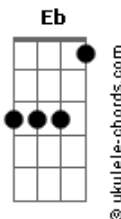

Lighthouse Family - High

tom:

Intro: (Bb F Gm Eb) 2x

Bb F Gm Eb
When you're close to tears remember someday it'll all be over
Bb F Gm Eb
One day we gonna get so high.
Bb F Gm Eb
Though it's darker than december what's ahead is a different colour
Bb F Gm Eb
One day we gonna get so high.

Pré Refrão:

Fm Ebm
And at the end of the day remember the days when we were close to the end
Fm Ebm
and wonder how we made it throught the night.
Fm Ebm
At the end of the day remember the way we stayed so close to the end
F Eb F
We'll remember it was me and you

Refrão:

Bb F Gm Eb
Cause we are gonna be forever you and me, you'll
Bb F Gm Eb
always keep it flying high in the sky of love

Acordes

0 Resto É Igual:

Bb F Gm Eb
Don't you think it's time you started doing what we always wanted
Bb F Gm Eb
One day we're gonna get so high
Bb F Gm Eb
Cause even the impossible is easy when we got each other
Bb F Gm Eb
One day we're gonna get so high

Pré Refrão

Refrão 2x

Bb F Gm Eb
High, high, high, high 2x

Pré Refrão

Bb F
Cause we are (forever) gonna be (high forever)
Gm Eb
forever (forever) you and me (you and me forever), you'll
Bb F
always (forever) keep it flying (high forever)
Gm Eb
high in the sky (forever) of love (you and me forever). 3x
(Bb F Gm Eb) 2x Bb