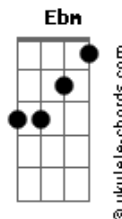

Lighthouse Family - High

tom:

Intro: (Bb F Gm Eb) 2x

Bb F Gm Eb
When you're close to tears remember someday it'll all be over
Bb F Gm Eb
One day we gonna get so high.
Bb F Gm Eb
Though it's darker than december what's ahead is a different colour
Bb F Gm Eb
One day we gonna get so high.

Pré Refrão:

Fm Ebm
And at the end of the day remember the days when we were close to the end
Fm Ebm
and wonder how we made it throught the night.
Fm Ebm
At the end of the day remember the way we stayed so close to the end
F Eb F
We'll remember it was me and you

Refrão:

Bb F Gm Eb
Cause we are gonna be forever you and me, you'll
Bb F Gm Eb
always keep it flying high in the sky of love

Acordes

0 Resto É Igual:

Bb F Gm Eb
Don't you think it's time you started doing what we always wanted
Bb F Gm Eb
One day we're gonna get so high
Bb F Gm Eb
Cause even the impossible is easy when we got each other
Bb F Gm Eb
One day we're gonna get so high

Pré Refrão

Refrão 2x

Bb F Gm Eb
High, high, high, high 2x

Pré Refrão

Bb F
Cause we are (forever) gonna be (high forever)
Gm Eb
forever (forever) you and me (you and me forever), you'll
Bb F
always (forever) keep it flying (high forever)
Gm Eb
high in the sky (forever) of love (you and me forever). 3x
(Bb F Gm Eb) 2x Bb