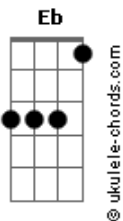

Lighthouse Family - High

tom:

Intro: (Bb F Gm Eb) 2x

Bb F Gm Eb
When you're close to tears remember someday it'll all be over
Bb F Gm Eb
One day we gonna get so high.
Bb F Gm Eb
Though it's darker than december what's ahead is a different colour
Bb F Gm Eb
One day we gonna get so high.

Pré Refrão:

Fm7 Ebm7
And at the end of the day remember the days when we were close to the end
Fm7 Ebm7
and wonder how we made it throught the night.
Fm7 Ebm7
At the end of the day remember the way we stayed so close to the end
F7m Eb F
We'll remember it was me and you

Refrão:

Bb F Gm Eb
Cause we are gonna be forever you and me, you'll
Bb F Gm Eb
always keep it flying high in the sky of love

Acordes

0 Resto É Igual:

Bb F Gm Eb
Don't you think it's time you started doing what we always wanted
Bb F Gm Eb
One day we're gonna get so high
Bb F Gm Eb
Cause even the impossible is easy when we got each other
Bb F Gm Eb
One day we're gonna get so high

Pré Refrão

Refrão 2x

Bb F Gm Eb
High, high, high, high 2x

Pré Refrão

Bb F
Cause we are (forever) gonna be (high forever)
Gm Eb
forever (forever) you and me (you and me forever), you'll
Bb F
always (forever) keep it flying (high forever)
Gm Eb
high in the sky (forever) of love (you and me forever). 3x
(Bb F Gm Eb) 2x Bb