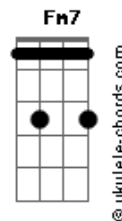

Lighthouse Family - High

tom:

Intro: (Bb F Gm Eb) 2x

Bb F Gm Eb
When you're close to tears remember someday it'll all be over
Bb F Gm Eb
One day we gonna get so high.
Bb F Gm Eb
Though it's darker than december what's ahead is a different colour
Bb F Gm Eb
One day we gonna get so high.

Pré Refrão:

Fm7 Ebm7
And at the end of the day remember the days when we were close to the end
Fm7 Ebm7
and wonder how we made it throught the night.
Fm7 Ebm7
At the end of the day remember the way we stayed so close to the end
F7m Eb F
We'll remember it was me and you

Refrão:

Bb F Gm Eb
Cause we are gonna be forever you and me, you'll
Bb F Gm Eb
always keep it flying high in the sky of love

Acordes

0 Resto É Igual:

Bb F Gm Eb
Don't you think it's time you started doing what we always wanted
Bb F Gm Eb
One day we're gonna get so high
Bb F Gm Eb
Cause even the impossible is easy when we got each other
Bb F Gm Eb
One day we're gonna get so high

Pré Refrão

Refrão 2x

Bb F Gm Eb
High, high, high, high 2x

Pré Refrão

Bb F
Cause we are (forever) gonna be (high forever)
Gm Eb
forever (forever) you and me (you and me forever), you'll
Bb F
always (forever) keep it flying (high forever)
Gm Eb
high in the sky (forever) of love (you and me forever). 3x
(Bb F Gm Eb) 2x Bb