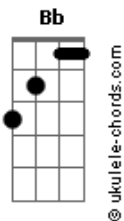

Lighthouse Family - High

tom:

Intro: (Bb F Gm Eb) 2x

Bb F Gm Eb
When you're close to tears remember someday it'll all be over
Bb F Gm Eb
One day we gonna get so high.
Bb F Gm Eb
Though it's darker than december what's ahead is a different colour
Bb F Gm Eb
One day we gonna get so high.

Pré Refrão:

Fm7 Ebm7
And at the end of the day remember the days when we were close to the end
Fm7 Ebm7
and wonder how we made it throught the night.
Fm7 Ebm7
At the end of the day remember the way we stayed so close to the end
F7m Eb F
We'll remember it was me and you

Refrão:

Bb F Gm Eb
Cause we are gonna be forever you and me, you'll
Bb F Gm Eb
always keep it flying high in the sky of love

Acordes

0 Resto É Igual:

Bb F Gm Eb
Don't you think it's time you started doing what we always wanted
Bb F Gm Eb
One day we're gonna get so high
Bb F Gm Eb
Cause even the impossible is easy when we got each other
Bb F Gm Eb
One day we're gonna get so high

Pré Refrão

Refrão 2x

Bb F Gm Eb
High, high, high, high 2x

Pré Refrão

Bb F
Cause we are (forever) gonna be (high forever)
Gm Eb
forever (forever) you and me (you and me forever), you'll
Bb F
always (forever) keep it flying (high forever)
Gm Eb
high in the sky (forever) of love (you and me forever). 3x
(Bb F Gm Eb) 2x Bb