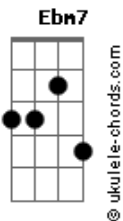

Lighthouse Family - High

tom:

Intro: (Bb F Gm Eb) 2x

Bb F Gm Eb
When you're close to tears remember someday it'll all be over
Bb F Gm Eb
One day we gonna get so high.
Bb F Gm Eb
Though it's darker than december what's ahead is a different colour
Bb F Gm Eb
One day we gonna get so high.

Pré Refrão:

Fm7 Ebm7
And at the end of the day remember the days when we were close to the end
Fm7 Ebm7
and wonder how we made it throught the night.
Fm7 Ebm7
At the end of the day remember the way we stayed so close to the end
F7m Eb F
We'll remember it was me and you

Refrão:

Bb F Gm Eb
Cause we are gonna be forever you and me, you'll
Bb F Gm Eb
always keep it flying high in the sky of love

Acordes

0 Resto É Igual:

Bb F Gm Eb
Don't you think it's time you started doing what we always wanted
Bb F Gm Eb
One day we're gonna get so high
Bb F Gm Eb
Cause even the impossible is easy when we got each other
Bb F Gm Eb
One day we're gonna get so high

Pré Refrão

Refrão 2x

Bb F Gm Eb
High, high, high, high 2x

Pré Refrão

Bb F
Cause we are (forever) gonna be (high forever)
Gm Eb
forever (forever) you and me (you and me forever), you'll
Bb F
always (forever) keep it flying (high forever)
Gm Eb
high in the sky (forever) of love (you and me forever). 3x
(Bb F Gm Eb) 2x Bb