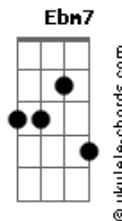

Lighthouse Family - High

tom:

Intro: (Bb F Gm Eb) 2x

Bb F Gm Eb
When you're close to tears remember someday it'll all be over
Bb F Gm Eb
One day we gonna get so high.
Bb F Gm Eb
Though it's darker than december what's ahead is a different colour
Bb F Gm Eb
One day we gonna get so high.

Pré Refrão:

Fm7 Ebm7
And at the end of the day remember the days when we were close to the end
Fm7 Ebm7
and wonder how we made it throught the night.
Fm7 Ebm7
At the end of the day remember the way we stayed so close to the end
F7m Eb F
We'll remember it was me and you

Refrão:

Bb F Gm Eb
Cause we are gonna be forever you and me, you'll
Bb F Gm Eb
always keep it flying high in the sky of love

Acordes

0 Resto É Igual:

Bb F Gm Eb
Don't you think it's time you started doing what we always wanted
Bb F Gm Eb
One day we're gonna get so high
Bb F Gm Eb
Cause even the impossible is easy when we got each other
Bb F Gm Eb
One day we're gonna get so high

Pré Refrão

Refrão 2x

Bb F Gm Eb
High, high, high, high 2x

Pré Refrão

Bb F
Cause we are (forever) gonna be (high forever)
Gm Eb
forever (forever) you and me (you and me forever), you'll
Bb F
always (forever) keep it flying (high forever)
Gm Eb
high in the sky (forever) of love (you and me forever). 3x
(Bb F Gm Eb) 2x Bb