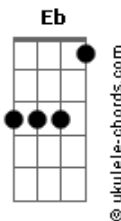

Lighthouse Family - High

tom:

Intro: (Bb F Gm Eb) 2x

Bb F Gm Eb
When you're close to tears remember someday it'll all be over
Bb F Gm Eb
One day we gonna get so high.
Bb F Gm Eb
Though it's darker than december what's ahead is a different colour
Bb F Gm Eb
One day we gonna get so high.

Pré Refrão:

Fm7 Ebm7
And at the end of the day remember the days when we were close to the end
Fm7 Ebm7
and wonder how we made it throught the night.
Fm7 Ebm7
At the end of the day remember the way we stayed so close to the end
F7m Eb F
We'll remember it was me and you

Refrão:

Bb F Gm Eb
Cause we are gonna be forever you and me, you'll
Bb F Gm Eb
always keep it flying high in the sky of love

Acordes

0 Resto É Igual:

Bb F Gm Eb
Don't you think it's time you started doing what we always wanted
Bb F Gm Eb
One day we're gonna get so high
Bb F Gm Eb
Cause even the impossible is easy when we got each other
Bb F Gm Eb
One day we're gonna get so high

Pré Refrão

Refrão 2x

Bb F Gm Eb
High, high, high, high 2x

Pré Refrão

Bb F
Cause we are (forever) gonna be (high forever)
Gm Eb
forever (forever) you and me (you and me forever), you'll
Bb F
always (forever) keep it flying (high forever)
Gm Eb
high in the sky (forever) of love (you and me forever). 3x
(Bb F Gm Eb) 2x Bb