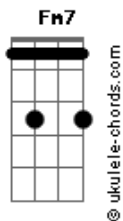

Lighthouse Family - High

tom:

Intro: (Bb F Gm Eb) 2x

Bb F Gm Eb
When you're close to tears remember someday it'll all be over
Bb F Gm Eb
One day we gonna get so high.
Bb F Gm Eb
Though it's darker than december what's ahead is a different colour
Bb F Gm Eb
One day we gonna get so high.

Pré Refrão:

Fm7 Ebm7
And at the end of the day remember the days when we were close to the end
Fm7 Ebm7
and wonder how we made it throught the night.
Fm7 Ebm7
At the end of the day remember the way we stayed so close to the end
F7m Eb F
We'll remember it was me and you

Refrão:

Bb F Gm Eb
Cause we are gonna be forever you and me, you'll
Bb F Gm Eb
always keep it flying high in the sky of love

Acordes

0 Resto É Igual:

Bb F Gm Eb
Don't you think it's time you started doing what we always wanted
Bb F Gm Eb
One day we're gonna get so high
Bb F Gm Eb
Cause even the impossible is easy when we got each other
Bb F Gm Eb
One day we're gonna get so high

Pré Refrão

Refrão 2x

Bb F Gm Eb
High, high, high, high 2x

Pré Refrão

Bb F
Cause we are (forever) gonna be (high forever)
Gm Eb
forever (forever) you and me (you and me forever), you'll
Bb F
always (forever) keep it flying (high forever)
Gm Eb
high in the sky (forever) of love (you and me forever). 3x
(Bb F Gm Eb) 2x Bb