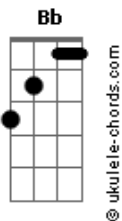

Lighthouse Family - High

tom:

Intro: (Bb F Gm Eb) 2x

Bb F Gm Eb
When you're close to tears remember someday it'll all be over
Bb F Gm Eb
One day we gonna get so high.
Bb F Gm Eb
Though it's darker than december what's ahead is a different colour
Bb F Gm Eb
One day we gonna get so high.

Pré Refrão:

Fm7 Ebm7
And at the end of the day remember the days when we were close to the end
Fm7 Ebm7
and wonder how we made it throught the night.
Fm7 Ebm7
At the end of the day remember the way we stayed so close to the end
F7m Eb F
We'll remember it was me and you

Refrão:

Bb F Gm Eb
Cause we are gonna be forever you and me, you'll
Bb F Gm Eb
always keep it flying high in the sky of love

Acordes

0 Resto É Igual:

Bb F Gm Eb
Don't you think it's time you started doing what we always wanted
Bb F Gm Eb
One day we're gonna get so high
Bb F Gm Eb
Cause even the impossible is easy when we got each other
Bb F Gm Eb
One day we're gonna get so high

Pré Refrão

Refrão 2x

Bb F Gm Eb
High, high, high, high 2x

Pré Refrão

Bb F
Cause we are (forever) gonna be (high forever)
Gm Eb
forever (forever) you and me (you and me forever), you'll
Bb F
always (forever) keep it flying (high forever)
Gm Eb
high in the sky (forever) of love (you and me forever). 3x
(Bb F Gm Eb) 2x Bb