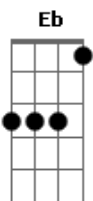

Lifehouse - You Belong To Me

Tom: G

Afinar um passo a menos, fica assim: eb| Bb, Gb, Db, Ab, Eb

Verse 1

G See the pyramids along the Nile Bm
 C Watch the sunrise from a tropic isle G
 C Cm Bm Em Just remember darling all the while
 Am D You belong to me

Verse 2

See the market place in old Algiers
 Send me photographs and souvenirs
 Just remember when a dream appears

You belong to me

Bridge

G And I'd be so alone without you C
 Am Maybe you'd be lonesome, too D D7

Verse 3

Fly the ocean in a silver plane
 See the jungle when it's wet with rain
 Just remember 'til you're home again
 You belong to me

Repeat Bridge and Verse 3

End on G

Acordes

© ukulele-chords.com

© ukulele-chords.com