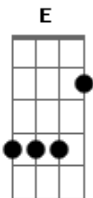

© ukulele-chords.com