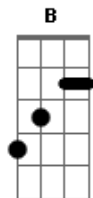

© ukulele-chords.com