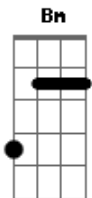

© ukulele-chords.com