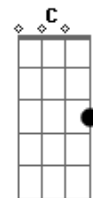

© ukulele-chords.com