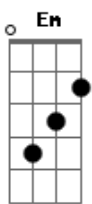

© ukulele-chords.com