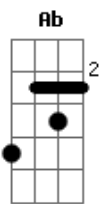

© ukulele-chords.com