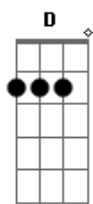

G G
I walked across - an empty land
Am D D
I knew the pathway like the back of my hand
G
I felt the earth - beneath my feet
Am D D
Sat by the river and it made me complete

Em Bm
Oh simple thing! Where have you gone?
C D
I'm getting old and I need something to rely on
Em Bm
So tell me when you're gonna let me in
C D
I'm getting tired and I need somewhere to begin

G G
I came across - a fallen tree
Am D D
I felt the branches of it looking at me
G
Is this the place - we used to love?
Am D D
Is this the place that I've been dreaming of??

Em Bm
Oh simple thing! Where have you gone?
C D
I'm getting old and I need something to rely on
Em Bm
So tell me when you're gonna let me in
C D
I'm getting tired and I need somewhere to begin

Am G D

And if you have a minute why don't we go?
Am G D
Talk about it somewhere only we know?
Am G D
This could be the end of everything
C D G
So why don't we go, somewhere only we know?

Ponte:
C D C D
Somewhere only we know

Em Bm
Oh simple thing! Where have you gone?
C D
I'm getting old and I need something to rely on
Em Bm
So tell me when you're gonna let me in
C D
I'm getting tired and I need somewhere to begin

Am G D
And if you have a minute why don't we go?
Am G D
Talk about it somewhere only we know?
Am G D
This could be the end of everything
C D
So why don't we go, so why don't we go??

(Am G D) (2x)

Am G D
This could be the end of everything
C
So why don't we go
D C
Somewhere only we know
D C
Somewhere only we know
D C G
Somewhere only we know

Acordes