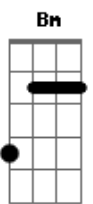

© ukulele-chords.com