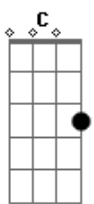

© ukulele-chords.com