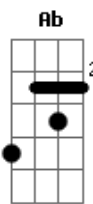

© ukulele-chords.com

© ukulele-chords.com