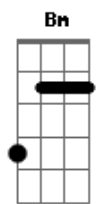

© ukulele-chords.com