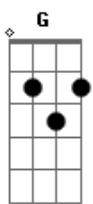

© ukulele-chords.com