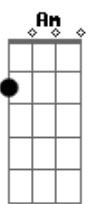

© ukulele-chords.com