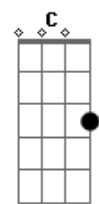

© ukulele-chords.com