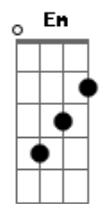

© ukulele-chords.com