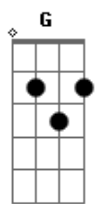

© ukulele-chords.com