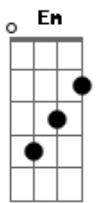

© ukulele-chords.com