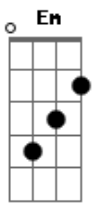

© ukulele-chords.com