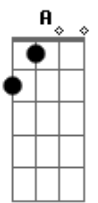

© ukulele-chords.com

© ukulele-chords.com