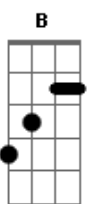

© ukulele-chords.com