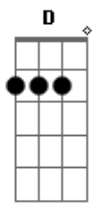

(Here's that fill riff, on the **E** chord at the end of some lines)

B **A** **G** **A** **B** **A** **E** (riff)
Feelin, like I'm chasin' like I'm facin' myself alone.
B **A** **G** **A**
I've got somebody else's thoughts in my head,
B **A** **E** (riff) **B** **A** **E** (riff)
I want some of myyyyy own, I want some of myyyyy own,
B **A** **E** (stop)
I want some of my own.

INTERLUDE: (Toque a intro, junto com o violino. Toque uma vez a mais dessa vez)

VERSE 2: (toque como o verso 1)

Can you see me up here, would you bring me back down?
Cause I've been living to see my fears as they fall to the ground.
Cause I remind myself of somebody else I'm..

CHORUS: (toque como os outros chorus)

Feelin' like I'm chasin' like I'm facin' myself alone.l
I've got somebody else's thoughts in my head,
I want some of myyyyy own, I want some of myyyyy own.
I want some of myyyyy own, I want some of myyyyy own.

GUITAR SOLO: (tocado sobre a intro) (b = bend up)

VERSE 3: (toque como os outros versos)

Am I hiding behind my doubts, are they hiding behind me?
I'm closer to finding out, it doesn't mean anything.
I remind myself of somebody else I'm..

GUITAR SOLO: (toque sobre o solo: **B A G A B A E**)

(toque o solo e a progress]ao juntos)

CHORUS: (toque como os chorus anteriores)

B **A** **G** **A** **B** **A** **E** (riff)
Feelin, like I'm chasin' like I'm facin' myself alone.
B **A** **G** **A**
I've got somebody else's thoughts in my head,
B **A** **E** (riff) **B** **A** **E** (riff)
I want some of myyyyy own, I want some of myyyyy own,
B **A** **E** (stop)
I want some of my own.

OUTRO: (toque igual a introdução)

Acordes

© ukulele-chords.com