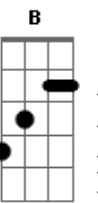

Lifehouse - Somebody Else's Song

Tom: **D**
Intro: (This is actually pretty cool sounding, play this 2 times)

(toque toda a tablatura acima duas vezes)

Bm **A2** **Em** **Bm** **A2** **Em**
Can't change this feeling, I'm way out of touch.
Bm **A2** **Em** **Bm** **A2** **Em**
Can't change this meaning, It means so much.
Bm **A2** **Em** **Bm** **A2** **Em**
Never felt so lonely, Never felt so good.
Bm **A2** **Em** **Bm** **A2** **Em**
Can't be the only one, misunderstood.
G (strum once)
Well I remind myself of somebody else, I'm..

CHORUS: (Use distortion)

(Here's that fill riff, on the **E** chord at the end of some lines)

B **A** **G** **A** **B** **A** **E** (riff)
Feelin, like I'm chasin' like I'm facin' myself alone.
B **A** **G** **A**
I've got somebody else's thoughts in my head,
B **A** **E** (riff) **B** **A** **E** (riff)
I want some of myyyyy own, I want some of myyyyy own,
B **A** **E** (stop)
I want some of my own.

INTERLUDE: (Toque a intro, junto com o violino. Toque uma vez a mais dessa vez)

VERSE 2: (toque como o verso 1)

Can you see me up here, would you bring me back down?
Cause I've been living to see my fears as they fall to the ground.
Cause I remind myself of somebody else I'm..

CHORUS: (toque como os outros chorus)

Feelin' like I'm chasin' like I'm facin' myself alone.l
I've got somebody else's thoughts in my head,
I want some of myyyyy own, I want some of myyyyy own.
I want some of myyyyy own, I want some of myyyyy own.

GUITAR SOLO: (tocado sobre a intro) (b = bend up)

VERSE 3: (toque como os outros versos)

Am I hiding behind my doubts, are they hiding behind me?
I'm closer to finding out, it doesn't mean anything.
I remind myself of somebody else I'm..

GUITAR SOLO: (toque sobre o solo: **B A G A B A E**)

(toque o solo e a progress]ao juntos)

CHORUS: (toque como os chorus anteriores)