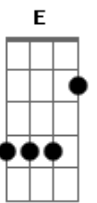

© ukulele-chords.com