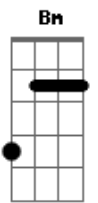

© ukulele-chords.com