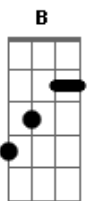

© ukulele-chords.com