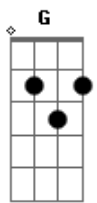

© ukulele-chords.com