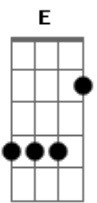

© ukulele-chords.com