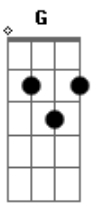

© ukulele-chords.com