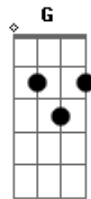

Lifehouse - Sick Cycle Carousel

Tom: C

Afinação: um semi

Intro: (Picked on a clean acoustic)

VERSE 1: (Just pick the exact same pattern, with the chords indicated above)

F G Am
If shame had a face, I think it would kind of look like mine.
F G Am
If it had a home, would it be my eyes?
F G Am
Would you believe me if I said I'm tired of this?
F E
Well here we go, now, one more time.

(Here's how the last line is played, beginning with the "F" on the word "this")

PRE-CHORUS:

(The pattern for this part is Am, Em, F, and then a fill, here's how it's played)

Am Em F (FILL)
Am
I tried to climb your steps, I tried to chase you down.
Em F (FILL)
I tried to see how, low I could get down to the ground and,
Am Em F Am
I tried to earn my way, I tried to change this mind,
Em F G
You better believe that I have, tried to be this.

CHORUS:

C G
So when will this end, it goes on and on
F Dm Am
Over and over, and over again.
C G
Keeps spinnin' around, I know that it won't stop,
Dm Am
Till I stand down, from this for good.

INTERLUDE: (Guitar 1 strums the indicated chords above the riff)

VERSE 2: (Play like verse 1, but the chords are strummed now)

F G Am
I never thought I'd end up here, never,
F G Am

Acordes

© ukulele-chords.com

© ukulele-chords.com

© ukulele-chords.com

© ukulele-chords.com