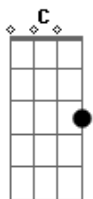

Lifehouse - Sick Cycle Carousel

Tom: C

Afinação: um semi

Intro: (Picked on a clean acoustic)

VERSE 1: (Just pick the exact same pattern, with the chords indicated above)

F G Am
If shame had a face, I think it would kind of look like mine.
F G Am
If it had a home, would it be my eyes?
F G Am
Would you believe me if I said I'm tired of this?
F E
Well here we go, now, one more time.

(Here's how the last line is played, beginning with the "F" on the word "this")

PRE-CHORUS:

(The pattern for this part is Am, Em, F, and then a fill, here's how it's played)

Am Em F (FILL)
Am
I tried to climb your steps, I tried to chase you down.
Em F (FILL)
I tried to see how, low I could get down to the ground and,
Am Em F Am
I tried to earn my way, I tried to change this mind,
Em F G
You better believe that I have, tried to be this.

CHORUS:

C G
So when will this end, it goes on and on
F Dm Am
Over and over, and over again.
C G
Keeps spinnin' around, I know that it won't stop,
Dm Am
Till I stand down, from this for good.

INTERLUDE: (Guitar 1 strums the indicated chords above the riff)

VERSE 2: (Play like verse 1, but the chords are strummed now)

F G Am
I never thought I'd end up here, never,
F G Am

Acordes

© ukulele-chords.com