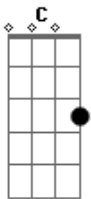

Lifehouse - Sick Cycle Carousel

Tom: C

Afinação: um semi

Intro: (Picked on a clean acoustic)

VERSE 1: (Just pick the exact same pattern, with the chords indicated above)

F G Am
If shame had a face, I think it would kind of look like mine.
F G Am
If it had a home, would it be my eyes?
F G Am
Would you believe me if I said I'm tired of this?
F E
Well here we go, now, one more time.

(Here's how the last line is played, beginning with the "F" on the word "this")

PRE-CHORUS:

(The pattern for this part is Am, Em, F, and then a fill, here's how it's played)

Am Em F (FILL)
Am
I tried to climb your steps, I tried to chase you down.
Em F (FILL)
I tried to see how, low I could get down to the ground and,
Am Em F Am
I tried to earn my way, I tried to change this mind,
Em F G
You better believe that I have, tried to be this.

CHORUS:

C G
So when will this end, it goes on and on
F Dm Am
Over and over, and over again.
C G
Keeps spinnin' around, I know that it won't stop,
Dm Am
Till I stand down, from this for good.

INTERLUDE: (Guitar 1 strums the indicated chords above the riff)

VERSE 2: (Play like verse 1, but the chords are strummed now)

F G Am
I never thought I'd end up here, never,
F G Am

Acordes

© ukulele-chords.com

© ukulele-chords.com

© ukulele-chords.com

© ukulele-chords.com