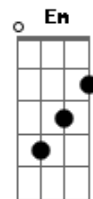

© ukulele-chords.com