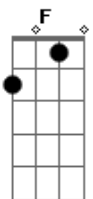

© ukulele-chords.com