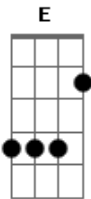

Lifehouse - Sick Cycle Carousel

Tom: C

Afinação: um semi

Intro: (Picked on a clean acoustic)

VERSE 1: (Just pick the exact same pattern, with the chords indicated above)

F G Am
If shame had a face, I think it would kind of look like mine.
F G Am
If it had a home, would it be my eyes?
F G Am
Would you believe me if I said I'm tired of this?
F E
Well here we go, now, one more time.

(Here's how the last line is played, beginning with the "F" on the word "this")

PRE-CHORUS:

(The pattern for this part is Am, Em, F, and then a fill, here's how it's played)

Am Em F (FILL)
Am
I tried to climb your steps, I tried to chase you down.
Em F (FILL)
I tried to see how, low I could get down to the ground and,
Am Em F Am
I tried to earn my way, I tried to change this mind,
Em F G
You better believe that I have, tried to be this.

CHORUS:

C G
So when will this end, it goes on and on
F Dm Am
Over and over, and over again.
C G
Keeps spinnin' around, I know that it won't stop,
Dm Am
Till I stand down, from this for good.

INTERLUDE: (Guitar 1 strums the indicated chords above the riff)

VERSE 2: (Play like verse 1, but the chords are strummed now)

F G Am
I never thought I'd end up here, never,
F G Am

Acordes

© ukulele-chords.com

© ukulele-chords.com

© ukulele-chords.com

© ukulele-chords.com