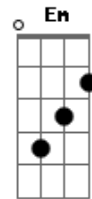

© ukulele-chords.com