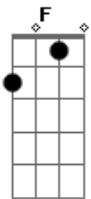

Lifehouse - Sick Cycle Carousel

Tom: C

Afinação: um semi

Intro: (Picked on a clean acoustic)

VERSE 1: (Just pick the exact same pattern, with the chords indicated above)

F G Am
If shame had a face, I think it would kind of look like mine.
F G Am
If it had a home, would it be my eyes?
F G Am
Would you believe me if I said I'm tired of this?
F E
Well here we go, now, one more time.

(Here's how the last line is played, beginning with the "F" on the word "this")

PRE-CHORUS:

(The pattern for this part is Am, Em, F, and then a fill, here's how it's played)

Am Em F (FILL)
Am
I tried to climb your steps, I tried to chase you down.
Em F (FILL)
I tried to see how, low I could get down to the ground and,
Am Em F Am
I tried to earn my way, I tried to change this mind,
Em F G
You better believe that I have, tried to be this.

CHORUS:

C G
So when will this end, it goes on and on
F Dm Am
Over and over, and over again.
C G
Keeps spinnin' around, I know that it won't stop,
Dm Am
Till I stand down, from this for good.

INTERLUDE: (Guitar 1 strums the indicated chords above the riff)

VERSE 2: (Play like verse 1, but the chords are strummed now)

F G Am
I never thought I'd end up here, never,
F G Am

Acordes

© ukulele-chords.com

© ukulele-chords.com

© ukulele-chords.com

© ukulele-chords.com