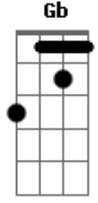

© ukulele-chords.com