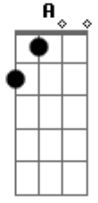

Lifehouse - Nerve Damage

Tom: **A**

(com acordes na forma de

)
Afinação: **Eb Ab Db Gb Bb**

Eb Intro:

Acordes

© ukulele-chords.com

© ukulele-chords.com