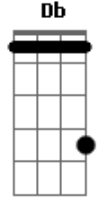

© ukulele-chords.com