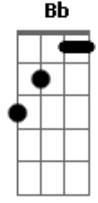

© ukulele-chords.com