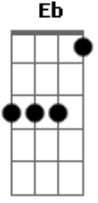

Lifehouse - Nerve Damage

Tom: **A**

(com acordes na forma de

)
Afinação: **Eb Ab Db Gb Bb**

Eb Intro:

Acordes

© ukulele-chords.com

© ukulele-chords.com