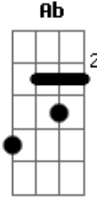

Lifehouse - Nerve Damage

Tom: **A**

(com acordes na forma de

)
Afinação: **Eb Ab Db Gb Bb**

Eb Intro:

Acordes

© ukulele-chords.com

© ukulele-chords.com