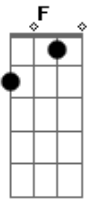

© ukulele-chords.com