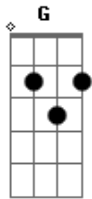

© ukulele-chords.com