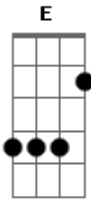

© ukulele-chords.com