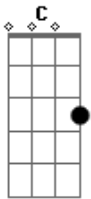

Lifehouse - My Precious

Tom: C

Afinação: um semitom abaixo.

Intro: - G and F com pestana

Verse-

G F
can't hold you down
G F
can't hurry you up
G F
there's nothing I can do
E C
a slave to your hands

G F
climb up above
E C
your precious time
F C
don't worry your time
F C
don't hurry your mind

Small Break- F, G like intro

Verse-

where did you go
where did you hide
all I can do

is watch you pass by

Chorus-
climb up above
your precious time
don't worry your time
don't hurry your mind

Bridge-

A C
every time I try to take it back
I know I don't want to live like that E
I'll wait for tomorrow Am

too tired to go the other way
too late to wait another day
I'm going on

Chorus-
climb up above
your precious time
don't worry your time
don't hurry your mind

climb up above
your precious time
don't worry your time
don't hurry your mind
Intro: and fade to end

Acordes

© ukulele-chords.com