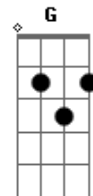

© ukulele-chords.com