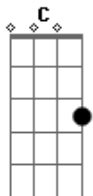

Lifehouse - I Want You To Know

Tom: C

Where will the sicle stop ^{Am F}
When will the history end ^{Am F}
This is where I get out ^{Am F}
I can't go there anymore ^{Dm F}
Is hard to ignore the signs ^{Am F F Fm}
Where all this tears come from ^{Am F}
It fells like it never dried ^{Am F}
What if we both become ^{Dm F}
We are stranger in a time ^{Am G F Fm}
Where a --- is our only tie ^{Dm F}

And I want you to know
That I love you the moust ^{Am}
And it breaks my heart to see you go ^{C G F Dm Am G Fm}

(repete as notas)

I wanna to make you proud
I wanna to see you smile
But it wasn't good enough, yeah...

And I want you to know
That I love you the moust
And it breaks my heart to see you go

And I want you to know
That I love you the moust
And it breaks my heart to see you go

Where will the sicle stop
When will the history end
This is where I get out...

Acordes

© ukulele-chords.com