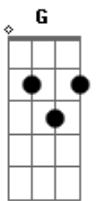

© ukulele-chords.com