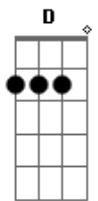

Lifehouse - I Try

Tom: D

G A Bm
If shame had a face I think it would kinda look like mine
G A Bm
If it had a home would it be my eyes
G A Bm
Would you believe me if I said I'm tired of this
G
Well here we go now one more time

Bm A G
'Cause I try to climb your steps
D
I try to chase you down
Bm A G D
I try to see how low I can get down to the ground
Bm A G
And I try to earn my way
D
I try to change this mind
Bm A G A
You better believe that I am trying to beat this

(refrão)
D A
So where will this end
Em
It goes on and on
G A D
Over and over and over again
A
Keeps spinning around
Em
I know that it won't stop
G A D
Til I step down from this for good

G A Bm
I never thought I'd end up here
G A Bm
Never thought I'd be standing where I am
G A Bm
I guess I kinda thought that it would be easier than this
G
I guess I was wrong Now one more time

Bm A G
'Cause I try to climb your steps
D

I try to chase you down
Bm A G D
I try to see how low I can get down to the ground
Bm A G
And I try to earn my way
D
I try to change this mind
Bm A G A
You better believe that I am trying to beat this

(refrão)
D A
So where will this end
Em
It goes on and on
G A D
Over and over and over again
A
Keeps spinning around
Em
I know that it won't stop
G A D
Til I step down from this for good

Bm A G
Sick cycle carousel
D
Sick cycle, yeah
Bm A G
Sick cycle carousel
D A
This is a sick cycle, yeah

(refrão 2x)
D A
So where will this end
Em
It goes on and on
G A D
Over and over and over again
A
Keeps spinning around
Em
I know that it won't stop
G A D
Til I step down from this for good

Acordes

© ukulele-chords.com