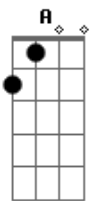

© ukulele-chords.com