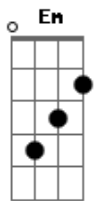

© ukulele-chords.com