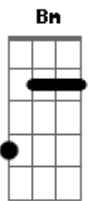

© ukulele-chords.com