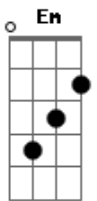

© ukulele-chords.com