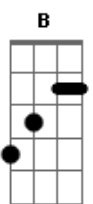

Pré-Refrão:
A B
Talk, talk is cheap
Dbm7 B
Give me a word you can keep

Refrão:
Dbm A
Cause Im halfway gone and Im on way
E B
And Im feelin feelin feelin this way
Dbm A
Cause youre halfway in but dont take too long
E B
Cause Im halfway gone Im halfway gone

Ponte:
Dbm7 A E B
(oohoo oohoo halfway gone)

Verso 2:
Dbm7 A
You got one foot out the door
E B
And choking on the other
Dbm7 A
Always think theres something more
E B
Its just around the corner

Pré-Refrão:
A B
Talk, talk is cheap
Dbm7 B
Give me a word you can keep

Refrão:
Dbm A
Cause Im halfway gone and Im on way
E B
And Im feelin feelin feelin this way
Dbm A
Cause youre halfway in but dont take too long
E B
Cause Im halfway gone Im halfway gone
Dbm A
If you want me out then Im on my way
E B
And Im feelin feelin feelin this way
Dbm A
Cause youre halfway in but dont take too long
E B
Cause Im halfway gone Im halfway gone
Intro: 2x: Dbm7 A E B
(oohoo oohoo halfway gone)

Dbm A
Dont take too long
E B
Dont take too long
Gbm A
Cause Im on my way
E B
If you take too long
Refrão:

Dbm A
Cause Im halfway gone and Im on way
E B
And Im feelin feelin feelin this way
Dbm A
Cause youre halfway in but dont take too long
E B
Cause Im halfway gone Im halfway gone
Dbm A
If you want me out then Im on my way
E B
And Im feelin feelin feelin this way
Dbm A
Cause youre halfway in but dont take too long
E B
Cause Im halfway gone Im halfway gone
(Dbm7 A E B) (2x)

Acordes

© ukulele-chords.com