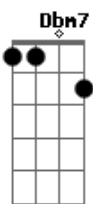

© ukulele-chords.com