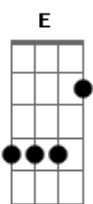

© ukulele-chords.com