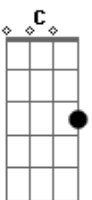

© ukulele-chords.com