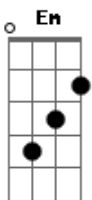

© ukulele-chords.com