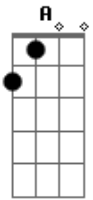

© ukulele-chords.com