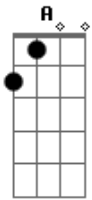

© ukulele-chords.com