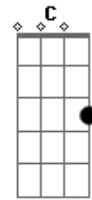

© ukulele-chords.com