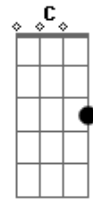

© ukulele-chords.com