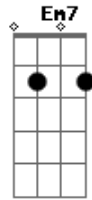

© ukulele-chords.com