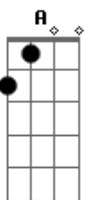

© ukulele-chords.com