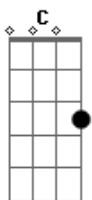

© ukulele-chords.com