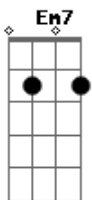

© ukulele-chords.com