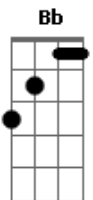

© ukulele-chords.com