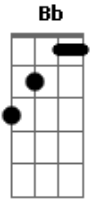

© ukulele-chords.com