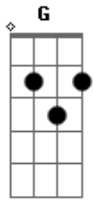

Lifehouse - Days Go By

Tom: G
Intro: G Bb A (at the beginning, just hammer the Low e string
(202020 than go into Bb and A.
I hope y'all understand this..)

G Bb A
So don't sit back and watch the days go by
G Bb A
Are you ever gonna live before you die
Em7 D2
And when things fall apart
C G
The world has come undone
Em7 D2
Leave it all behind
C G
Leave the loneliness alone
Em7 D2 C

You wait forever blind
G
So come on and leave the years
C D2
When you watched the days go by
G
Come on and leave the fears
C D2
That you were afraid to find
Em7 D2 C
Cause while you wait inside
G
The days go by
Interlude same as chorus

Acordes

© ukulele-chords.com