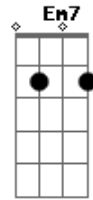

© ukulele-chords.com