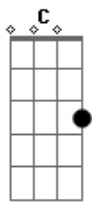

© ukulele-chords.com