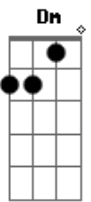

F G Dm
 As sure as there are stars up above
 C G
 You'll always be loved

F G Dm
 And as sure as gravity pulling us down
 C G
 I'll always be around
 F
 I'll always be around

Acordes

© ukulele-chords.com

© ukulele-chords.com