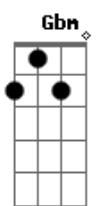

© ukulele-chords.com