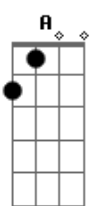

© ukulele-chords.com