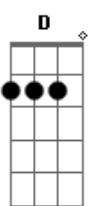

© ukulele-chords.com