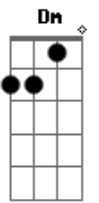

© ukulele-chords.com