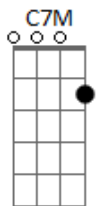

© ukulele-chords.com