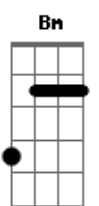

© ukulele-chords.com