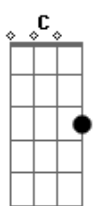

© ukulele-chords.com