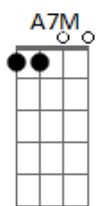

Lifehouse - By Your Side

Tom: C

D
All I want now is to be with you
D
Cause you know I've been everywhere else
D **D** **A7M**
Looking back at what you got me through
D **D** **A7M**
You knew me better than I knew myself

Bm **A** **E**
When I feel lost and I can't find my way
Bm **A** **E**
When words are at a loss I can hear you say

A **Gbm** **Bm**
I'll be by your side, when all hope has died
D **E** **A** **Gbm**
I will still be around oh and I, I'm still on your side
When everything's wrong, I will still be around
D **D** **A7M**
By your side
Fighting my way back to where you are

The only place I ever felt at home
Stumbling backwards through the dark
I know how it feels to be alone

And where we go is where I wanna be
And in the silence I hear you say to me

I'll be by your side, when all hope has died
I will still be around, oh and I, I'm still on your side
When everything's wrong, I will still be around

F **C** **G**
I can't wait another day to show my space between
Am **C** **G**
Your heart and mine, and you're all that I need
C
You say I

Am **Dm**
I'll be by your side, when all hope has died
G **C** **Am**
I will still be around, oh and I, I'm still on your side
When everything's wrong, I will still be around
Dm **F** **G**
F **F** **C7M**
By your side...

Acordes

© ukulele-chords.com