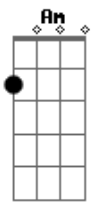

© ukulele-chords.com