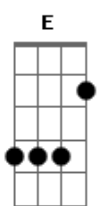

© ukulele-chords.com