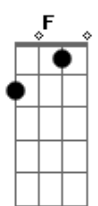

© ukulele-chords.com