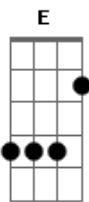

Lifehouse - Broken

Tom: B

(com acordes na forma de Capotraste na 2ª casa A)
Intro: - A E 3x Gbm E

Relative to Capo 2nd fret

A E A E
The broken clock is a comfort, it helps me sleep tonight
A E Gbm E
Maybe it can stop tomorrow from stealing all my time
A E A E
I am here still waiting though I still have my doubts
A E Gbm E
I am damaged at best, like you've already figured out

A E Gbm E
I'm falling apart, I'm barely breathing
A E Gbm E
With a broken heart that's still beating

A E Gbm E
In the pain there is healing
A E Gbm E
In your name I find meaning
A E A E A E
So I'm holdin' on, I'm holdin' on, I'm holdin' on
Gbm E
I'm barely holdin' on to you

A E :
I'm holdin' on :
A E :2x :
I'm holdin' on :
A E :
I'm barely holdin' on to you :

A E 3x Gbm E

Acordes

© ukulele-chords.com

© ukulele-chords.com

© ukulele-chords.com

© ukulele-chords.com