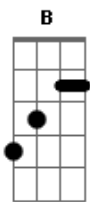

A E Gbm E
I'm falling apart, I'm barely breathing
A E Gbm E
With a broken heart that's still beating

A E Gbm E
In the pain there is healing
A E Gbm E
In your name I find meaning
A E A E A E
So I'm holdin' on, I'm holdin' on, I'm holdin' on
Gbm E
I'm barely holdin' on to you

A E A E
The broken locks were a warning you got inside my head
A E Gbm E
I tried my best to be guarded, I'm an open book instead
A E A E
I still see your reflection inside of my eyes
A E Gbm E
That are looking for purpose, they're still looking for life

A E Gbm E
I'm falling apart, I'm barely breathing
A E Gbm E
With a broken heart that's still beating

A E Gbm E
In the pain there is healing
A E Gbm E
In your name I find meaning
A E A E A E
So I'm holdin' on, I'm holdin' on, I'm holdin' on
Gbm E
I'm barely holdin' on to you

A E A E A E Gbm E
I'm hanging on another day just to see what you will throw my way
A E A E
And I'm hanging on to the words you say
A E Gbm E
You said that I will be ok

A E A E
The broken lights on the freeway left me here alone
A E Gbm E
I may have lost my way now, haven't forgotten my way home

A E Gbm E
I'm falling apart, I'm barely breathing
A E Gbm E
With a broken heart that's still beating
A E Gbm E
In the pain there is healing
A E Gbm E
In your name I find meaning
A E A E A E
So I'm holdin' on, I'm holdin' on, I'm holdin' on
Gbm E
I'm barely holdin' on to you

A E :
I'm holdin' on :
A E :2x :
I'm holdin' on :
A E :
I'm barely holdin' on to you :

A E 3x Gbm E

Acordes