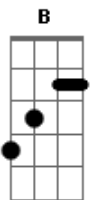

Lifhouse - Blind Live

Tom: A

Drop | D A D G B E
Intro:

Verse 1

Riff before the 1st Chorus

Chorus 1

A Gbm11
After all this time
D2
I never thought we'd be here
Gbm11
Never thought we'd be here
A Gbm11
When my love for you was blind
D2
But I couldn't make you see it
Gbm11
Couldn't make you see it
Gb D
That I loved you more (Dist.on)
A E
Than you'll ever know
Gb D
and part of me died
A E
When I let you go

Riff

Verse 2

Play this before the 2nd Chorus

Chorus 2

A Gbm11
After all this time
D2
I never thought we'd be here
Gbm11
Never thought we'd be here
A Gbm11
When my love for you was blind
D2
But I couldn't make you see it

Gbm11
Couldn't make you see it
Gb D
That I loved you more (Dist.on)
A E
Than you'll ever know
Gb D
and part of me died
A E
When I let you go

Bridge
D, Bm, F#, E

Verse 3
A Gbm11
After all this why
D2
Would you ever wanna leave it
Gbm11
Maybe you could not believe it
A Gbm11
That my love for you was blind
D2
But I couldn't make you see it
Gbm11
Couldn't make you see it
Gb D
That I loved you more (Dist.On)
A E
Than you'll ever know
Gb D
And part of me died
A E
When I let you go
Gb D
And I loved you more
A E
Than you'll ever know
Gb D
And part of me died
A E
When I let you go

Outro

Chords
A| - x02220
Bm - x24432
Gbm11 - 2x2200
Gb - 444xxx
D - x577xx
D2 - xx0230
E - x799xx

Acordes

© ukulele-chords.com

© ukulele-chords.com

© ukulele-chords.com

© ukulele-chords.com

© ukulele-chords.com