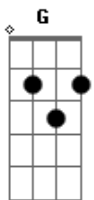

© ukulele-chords.com