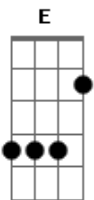

© ukulele-chords.com