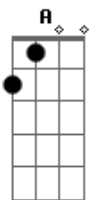

Lifhouse - Blind Live

Tom: A

Drop | D A D G B E
Intro:

Verse 1

Riff before the 1st Chorus

Chorus 1
A Gbm11
After all this time
D2
I never thought we'd be here
Gbm11
Never thought we'd be here
A Gbm11
When my love for you was blind
D2
But I couldn't make you see it
Gbm11
Couldn't make you see it
Gb D
That I loved you more (Dist.on)
A E
Than you'll ever know
Gb D
and part of me died
A E
When I let you go

Riff

Verse 2

Play this before the 2nd Chorus

Chorus 2
A Gbm11
After all this time
D2
I never thought we'd be here
Gbm11
Never thought we'd be here
A Gbm11
When my love for you was blind
D2
But I couldn't make you see it

Acordes

© ukulele-chords.com