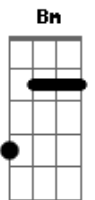

© ukulele-chords.com

Gbm11
Couldn't make you see it
Gb D
That I loved you more (Dist.on)
A E
Than you'll ever know
Gb D
and part of me died
A E
When I let you go

Bridge
D, Bm, F#, E

Verse 3
A Gbm11
After all this why
D2
Would you ever wanna leave it
Gbm11
Maybe you could not believe it
A Gbm11
That my love for you was blind
D2
But I couldn't make you see it
Gbm11
Couldn't make you see it
Gb D
That I loved you more (Dist.On)
A E
Than you'll ever know
Gb D
And part of me died
A E
When I let you go
Gb D
And I loved you more
A E
Than you'll ever know
Gb D
And part of me died
A E
When I let you go

Outro

Chords
A| - x02220
Bm - x24432
Gbm11 - 2x2200
Gb - 444xxx
D - x577xx
D2 - xx0230
E - x799xx