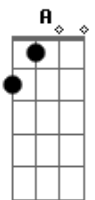

Lifhouse - Blind Live

Tom: A

Drop | D A D G B E
Intro:

Verse 1

Riff before the 1st Chorus

Chorus 1

A Gbm11
After all this time
D2
I never thought we'd be here
Gbm11
Never thought we'd be here
A Gbm11
When my love for you was blind
D2
But I couldn't make you see it
Gbm11
Couldn't make you see it
Gb D
That I loved you more (Dist.on)
A E
Than you'll ever know
Gb D
and part of me died
A E
When I let you go

Riff

Verse 2

Play this before the 2nd Chorus

Chorus 2

A Gbm11
After all this time
D2
I never thought we'd be here
Gbm11
Never thought we'd be here
A Gbm11
When my love for you was blind
D2
But I couldn't make you see it

Acordes

© ukulele-chords.com