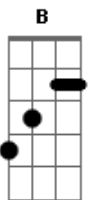

© ukulele-chords.com