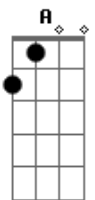

Lifehouse - Blind Live

Tom: A

Drop | D A D G B E
Intro:

Verse 1

Riff before the 1st Chorus

Chorus 1

A Gbm11
After all this time
D2
I never thought we'd be here
Gbm11
Never thought we'd be here
A Gbm11
When my love for you was blind
D2
But I couldn't make you see it
Gbm11
Couldn't make you see it
Gb D
That I loved you more (Dist.on)
A E
Than you'll ever know
Gb D
and part of me died
A E
When I let you go

Riff

Verse 2

Play this before the 2nd Chorus

Chorus 2

A Gbm11
After all this time
D2
I never thought we'd be here
Gbm11
Never thought we'd be here
A Gbm11
When my love for you was blind
D2
But I couldn't make you see it

Acordes

© ukulele-chords.com