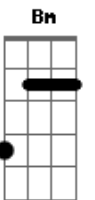

© ukulele-chords.com

Gbm11
Couldn't make you see it
Gb D
That I loved you more (Dist.on)
A E
Than you'll ever know
Gb D
and part of me died
A E
When I let you go

Bridge
D, Bm, F#, E

Verse 3
A Gbm11
After all this why
D2
Would you ever wanna leave it
Gbm11
Maybe you could not believe it
A Gbm11
That my love for you was blind
D2
But I couldn't make you see it
Gbm11
Couldn't make you see it
Gb D
That I loved you more (Dist.On)
A E
Than you'll ever know
Gb D
And part of me died
A E
When I let you go
Gb D
And I loved you more
A E
Than you'll ever know
Gb D
And part of me died
A E
When I let you go

Outro

Chords
A| - x02220
Bm - x24432
Gbm11 - 2x2200
Gb - 444xxx
D - x577xx
D2 - xx0230
E - x799xx