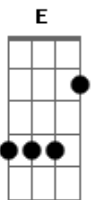

© ukulele-chords.com