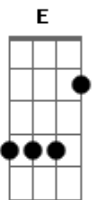

© ukulele-chords.com