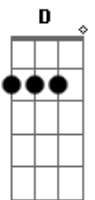

© ukulele-chords.com