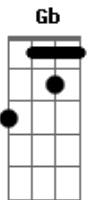

© ukulele-chords.com