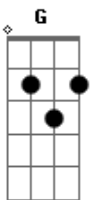

© ukulele-chords.com