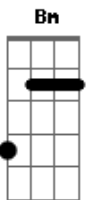

© ukulele-chords.com

Gbm11
Couldn't make you see it
Gb D
That I loved you more (Dist.on)
A E
Than you'll ever know
Gb D
and part of me died
A E
When I let you go

Bridge
D, Bm, F#, E

Verse 3
A Gbm11
After all this why
D2
Would you ever wanna leave it
Gbm11
Maybe you could not believe it
A Gbm11
That my love for you was blind
D2
But I couldn't make you see it
Gbm11
Couldn't make you see it
Gb D
That I loved you more (Dist.On)
A E
Than you'll ever know
Gb D
And part of me died
A E
When I let you go
Gb D
And I loved you more
A E
Than you'll ever know
Gb D
And part of me died
A E
When I let you go

Outro

Chords
A| - x02220
Bm - x24432
Gbm11 - 2x2200
Gb - 444xxx
D - x577xx
D2 - xx0230
E - x799xx