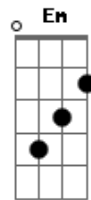

© ukulele-chords.com