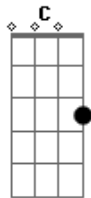

© ukulele-chords.com

© ukulele-chords.com