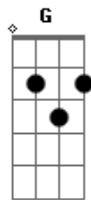

Life Is Strange - Burning The Midnight Oil Again (Before The Storm)

Tom: D

(com acordes na forma de C)

Capostrate na 2ª casa

Intro: C

C G G A
Burning the midnight oil again
Dm C G
Sittin' out here, listening to the wind
Em F C F
I just called to tell you that I miss you my old friend
C G C
Burning the midnight oil again

Dm G C
Last year we bought a house outside the Boulder
Dm G C F
You know how Kathie always missed that Rocky Mountains sky
Dm G C
She said 'let's move before my folks get any older
Dm C G
So they can see their grane kids grew up for a while'
Dm G C
I was just thinking of the days we ran together
Dm G C F
Driving 'cross the country in that rusty campervan
Dm G C
Pleasing one night stands, seems luggage been forever
Dm F G
Sitting here like this sometimes I miss the band

C G G A
Burning the midnight oil again
Dm C G

Sittin' out here, listening to the wind
Em F C F
I just called to tell you that I miss you my old friend
C G C
Burning the midnight oil again

[Solo] C G G Dm C G
Em F C F C G C

Dm G C
Yesterday your song came on a radio
Dm G C F
You know it felt like you were singing right across the stage
from me

F Dm G C
And I remember how I betrayed what you felt when I said I had
to go

Dm F G
But now I know that both of us landed where we're supposed to
be

C G G A
Burning the midnight oil again
Dm C G
Sittin' out here, listening to the wind
Em F C F
I just called to tell you that I miss you my old friend
C G C
Burning the midnight oil again

Em F C F
I just called to tell you that I miss you my old friend
C G C
It's just burning the midnight oil again

Acordes

© ukulele-chords.com

© ukulele-chords.com

© ukulele-chords.com

© ukulele-chords.com

© ukulele-chords.com

© ukulele-chords.com

© ukulele-chords.com