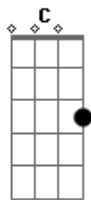

© ukulele-chords.com

© ukulele-chords.com