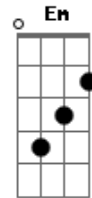

Life Is Strange - Burning The Midnight Oil Again (Before The Storm)

Tom: D

(com acordes na forma de C)

Capostrate na 2ª casa

Intro: C

C G G A
Burning the midnight oil again
Dm C G
Sittin' out here, listening to the wind
Em F C F
I just called to tell you that I miss you my old friend
C G C
Burning the midnight oil again

Dm G C
Yesterday your song came on a radio
Dm G C F
You know it felt like you were singing right across the stage
from me
Dm G C
F
And I remember how I betrayed what you felt when I said I had
to go
Dm F G
But now I know that both of us landed where we're supposed to
be
C G G A
Burning the midnight oil again
Dm C G
Sittin' out here, listening to the wind
Em F C F
I just called to tell you that I miss you my old friend
C G C
Burning the midnight oil again

Em F C F
I just called to tell you that I miss you my old friend
C G C
It's just burning the midnight oil again

Acordes

© ukulele-chords.com

© ukulele-chords.com

© ukulele-chords.com

© ukulele-chords.com

© ukulele-chords.com