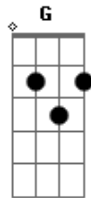

Life Is Strange - Burning The Midnight Oil Again (Before The Storm)

Tom: D

(com acordes na forma de C)

Capostrate na 2ª casa

Intro: C

C G G A
Burning the midnight oil again
Dm C G
Sittin' out here, listening to the wind
Em F C F
I just called to tell you that I miss you my old friend
C G C
Burning the midnight oil again

Dm G C
Yesterday your song came on a radio
Dm G C F
You know it felt like you were singing right across the stage
from me
Dm G C
F
And I remember how I betrayed what you felt when I said I had
to go
Dm F G
But now I know that both of us landed where we're supposed to
be
C G G A
Burning the midnight oil again
Dm C G
Sittin' out here, listening to the wind
Em F C F
I just called to tell you that I miss you my old friend
C G C
Burning the midnight oil again

Em F C F
I just called to tell you that I miss you my old friend
C G C
It's just burning the midnight oil again

Acordes

© ukulele-chords.com

© ukulele-chords.com

© ukulele-chords.com

© ukulele-chords.com

© ukulele-chords.com