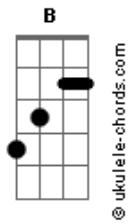

The Libertines - France Solo

Tom: **B**

Tabbed by: Brotherhood of the squirrel
Email:

Tuning: Standard

Bridge after verse 1
(guitar1)
(guitar2)

Solo

Acordes

Close enough

| / slide up
| \ slide down
| h hammer-on
| p pull-off
| ~ vibrato
| harmonic
| x Mute note

=====