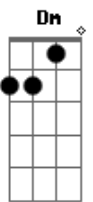

© ukulele-chords.com