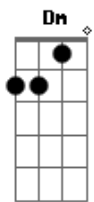

© ukulele-chords.com