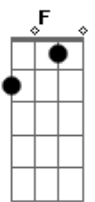

© ukulele-chords.com

© ukulele-chords.com