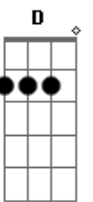

© ukulele-chords.com