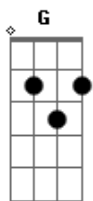

And fall right into you
[Segunda Parte]

D Em7
Like a rock, I was set in my ways
Bm7 D
Always thought I was too far from grace, yeah
D Em7 Bm7 D
I was numb before, but now I feel
D Em7
Any problems, we'll figure it out
Bm7 D

Any love lost, we'll bring back around
D Em7 Bm7 D
Any broken heart, we'll make it heal

[Pré-Refrão]

G Em7 Bm7
When I feel like nothing's gonna hold me down, hold me down, you do
G Em7 Bm7
Used to be scared of fallin', 'til you came around, came around
[Refrão]

D Em7 Bm7 D
Now I just wanna stay here and fall into midnight
D Em7 Bm7 D
Want nobody else now, only you, feel right
D Em7
Time enjoyed wasted's not wasted time
Bm7 D
So stay 'till the morning, stay for a while
D Em7 Bm7 D
I just wanna lay here and fall into midnight
D Em7 Bm7 D
And fall right into you
D Em7 Bm7 D
And fall right into you
D Em7 Bm7 D
And fall right into you

[Pré-Refrão]

G Em7 Bm7
Yeah, when I feel like nothing's gonna hold me down, hold me down, you do
G Em7 Bm7
Used to be scared of fallin', 'til you came around, came around
[Refrão]

D Em7 Bm7 D
Now I just wanna stay here and fall into midnight
D Em7 Bm7 D
Want nobody else now, only you, feel right
D Em7
Time enjoyed wasted's not wasted time
Bm7 D
So stay 'till the morning, stay for a while
D Em7 Bm7 D
I just wanna lay here and fall into midnight
D
And fall right into you

Acordes

© ukulele-chords.com