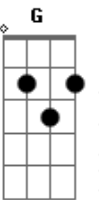

© ukulele-chords.com