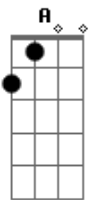

© ukulele-chords.com