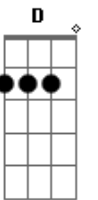

© ukulele-chords.com