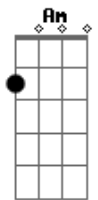

Liam Gallagher - Why Me, Why Not

Tom: A

m

[Primeira Parte]

Am Am7
Why me? Why not
Am7 Am7
This time I'm coming ready or not
Am Am7
I'm so low, I'm so high
Am7 Am
I'm tight-lipped, I'm jedi

[Pré-Refrão]

F E D
You got me over the line
F E D
You got me kissin' the sky
F E D
Don't put your love on the line
E
When you're starin' down the lonely gun

[Refrão]

F Am G
Stand your ground and defy
F Am G
Anyone that tries to tell you you ain't beautiful
F Am G
When you get so down you can cry
D
Count the love you got
F E F G
Fill your heart with why me? Why not?

[Segunda Parte]

Am Am7
The road is long
Am7 Am7
Dig deep, don't teach your sorrow the song
Am Am7
Hold on, hold tight
Am7 Am
Show love, it's alright

[Pré-Refrão]

F E D
You got me over the line
F E D
You got me kissin' the sky
F E D
Don't put your love on the line
E
When you're starin' down the lonely gun

[Refrão]

F Am G
Stand your ground and defy
F Am G
Anyone that tries to tell you you ain't beautiful
F Am G
When you get so down you can cry
D
Count the love you got
F E F G
Fill your heart with why me? Why not?

[Instrumental] Am Am7 Am7 Am7
Am Am7 Am7 Am

[Pre-Refrão]

F E D
You got me over the line
F E D
You got me kissin' the sky
F E D
Don't put your love on the line
E
When you're starin' down the lonely gun

[Refrão]

F Am G
Stand your ground and defy
F Am G
Anyone that tries to tell you you ain't beautiful
F Am G
When you get so down you can cry
D
Count the love you got
F E F G
Fill your heart with why me? Why not?

[Outro] F E F G
F E F G Am

Acordes

© ukulele-chords.com