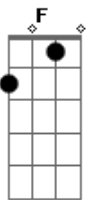

© ukulele-chords.com