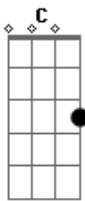

Liam Gallagher - When I'm In Need

Tom: C
Intro: F2 C E7 Am7
F2 C E7

F2 C
Look for the girl
E7 Am7
This world is surreal
F2 C E7
She's not alone in her mind
F2 C
When I'm with her
E7 Am7
I feel I can fly
F2 C E7
Lost in her words and her smile

A7 G D
Oh, and when I'm in need
A7 G D
She's right by my side
A7 G D
Oh, I'm down on my knees
F E7
She's working the over time

F2 C
She's so purple haze
E7 Am7

You know what I mean
F2 C E7
I'm counting the days 'til she's mine
F2 C
When I'm with her
E7 Am7
I feel I'm alive
F2 C E7
I'm lost in her world and her smile

A7 G D
Oh, and when I'm in need
A7 G D
She's right by my side
A7 G D
Oh, I'm down on my knees
F E7 E7sus4
She's working the over time

D A E
Come behold me
D A E
I want to show me
D A E F
Gonna slowly
E7
Blow your mind
(A7 G D)

Acordes