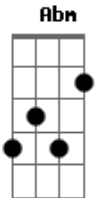

© ukulele-chords.com