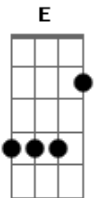

© ukulele-chords.com