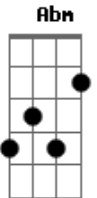

Liam Gallagher - Paper Crown

Tom: F

(com acordes na forma de E)

Capostrate na 1ª casa

Intro: E E

E E
When they gave you roses and believed your wild excuses

A E
You were sealing the deal

E
Halfway down the road and ain't it

Gb A2 E
On the ashes of your paper crown

B A
In the bright light of the sun

E D A
Will you make sure everyone can see your face?

B A
You make fun of everyone who falls

E D A Gb
And meantime they were saving you a place

A E A
'Cause you've never been alone before, oh

E A
And the wolf is at the door, oh

E Abm A
And the talking heads don't make a sound

Gb A2 E
At the aging of your paper crown

Gb A
It's better if you don't look down

Gb A2 E
At the pages of your paper crown

Acordes

© ukulele-chords.com

© ukulele-chords.com

© ukulele-chords.com

© ukulele-chords.com

© ukulele-chords.com

© ukulele-chords.com