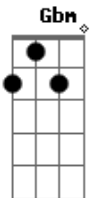

© ukulele-chords.com