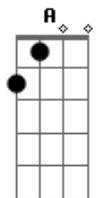

Liam Gallagher - Now That I've Found You

Tom: A
Intro: A D A D

[Primeira Parte]

A D A
I'll take an ocean in my stride
D Gbm
Steal the stars in each her eyes
B7
To your door
A D A
And time builds a bridge through our bloodlines
D Gbm
From the roots, we'll watch love rise
B7 D
Heaven knows how it goes

[Refrão]

A D
Now that I found you
A Gbm B7
Now that I found you
D A
I won't let go
D
Let my arms surround you
A Gbm B7
Now that I found you
D Gbm B7 Gbm B7
I can lay down with my ghost

[Pós-Refrão]

Dm A D
Now that I found you, don't go
A D
Don't go

[Segunda Parte]

A D A
I'll be the brash that breaks your fall
D Gbm
If you need me, make the call
B7
I'll be there
A D A
And I know it's late for lullabies
D Gbm
But the future yours and mine
B7 D

Now and forever more

[Refrão]

A D
Now that I found you
A Gbm B7
Now that I found you
D A
I won't let go
D
Let my arms surround you
A Gbm B7
Now that I found you
D Gbm B7
I can lay down with my ghost

[Pós-Refrão]

Gbm B7
(Ooh-ooh-ooh)
Dm A D
Now that I found you, don't go
A D
Don't go
Gbm B7
(Ooh-ooh-ooh)
[Instrumental]

A D A D
Gbm B7 D D

[Refrão]

A D
Now that I found you
A Gbm B7
Now that I found you
D A
I won't let go
D
Let my arms surround you (Ooh-ooh-ooh)
A Gbm B7
Now that I found you
D Gbm B7
I can lay down with my ghost

[Pós-Refrão]

Gbm B7
(Ooh-ooh-ooh)
Dm A
Now that I found you, don't go

Acordes

© ukulele-chords.com