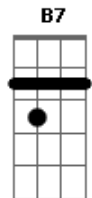

A D A D
Gbm B7 D D

[Refrão]

A D
Now that I found you
A Gbm B7
Now that I found you
D A
I won't let go
D
Let my arms surround you (Ooh-ooh-ooh)
A Gbm B7
Now that I found you
D Gbm B7
I can lay down with my ghost

[Pós-Refrão]

Gbm B7
(Ooh-ooh-ooh)
Dm A
Now that I found you, don't go

Acordes

© ukulele-chords.com

© ukulele-chords.com

© ukulele-chords.com

© ukulele-chords.com

© ukulele-chords.com