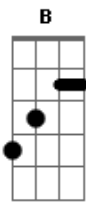

B Bbm Bb
I wanna have somebody to hold the wild cat at the edge?

Ab Db
We all need the love to break through the old days

B Bb Db
So we gotta wake up! Wake up! Who we are

Cm Db
We gotta wake up! Wake up! Our true soul

B Bb Cm Db
I'll rock you like never happened...

B Bb Db
So we gotta wake up! Wake up! Who we are

Cm Db
We gotta wake up! Wake up! Our true soul

B Bb Db
You know we shake up! Shake up! How we feel

Abm Bb B Db
We are crossing over the top of the season

I show you GIRLS CAN ROCK!

Gb Fm B Db 2x

(Gb E Gb)

Acordes

© ukulele-chords.com

© ukulele-chords.com

© ukulele-chords.com

© ukulele-chords.com