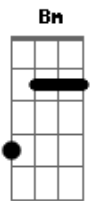

© ukulele-chords.com