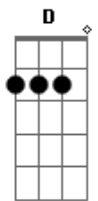

Lewis Watson - Into The Wild

Tom: D

Intro:

verso:

D
Take my hand and let go,
D
I just want you to know,
D Bm
You're the only one that pulls me in,
A
you changed everything.

Pre-refrão:

A
G A D
and all I have, doesn't seem so significant,
G A
and at the drop of a hat,
D
I could leave almost everything,
G A
that I've ever known, so here we go...

Refrão:

D G
step out into the wild,
D G
there's a beautiful storm in your eyes,
D G
we're perfectly intertwined
D
and if it's quite alright,
A
you could be my way of life.

-Repita a introdução-

Verso:

D

sea salt sits on your lips,
D
birds fall earthward from cliffs,
D Bm
thought i couldn't do this but i'm fine,
A
'cause you're by my side.

G A D
and all I have, doesn't seem so significant,
G A
and at the drop of a hat,
D
My whole worlds getting different
G A
so here we go, off road.

REfrão 2x

D G
step out into the wild,
D G
there's a beautiful storm in your eyes,
D G
we're perfectly intertwined
D
and if it's quite alright,
A
you could be my way of life.
Bm A
and we take another step into the truly unknown,
Bm A
don't know why but it's somewhere that we have to go
G A
and it's dangerously wonderful
Bm A
so come on, come on, come on, come on...

Refrão:

D G
step out into the wild,
D G
there's a beautiful storm in your eyes,
D G
we're perfectly intertwined
D
and if it's quite alright,
A D
you could be my way of life.

Acordes

© ukulele-chords.com