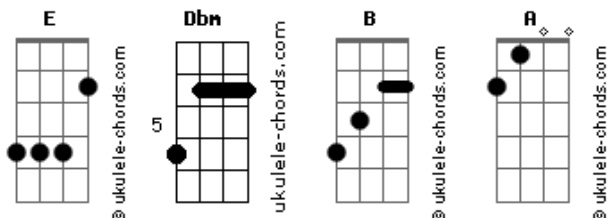

Lewis Capaldi - Heavenly Kind Of State Of Mind

tom:
E

[Primeira Parte]

E Dbm
It's almost cruel, the blue in your eyes
B A
The kind of blasphemy that makes a congregation cry
E Dbm
When I'm with you, it's like nothing else
B A
Like I could run and tell the Devil to go fuck himself

[Pré-Refrão]

Dbm A E
Oh Lord, I ain't afraid to die if it means I'm by your side
B
It would be such a heavenly way to say goodbye
Dbm A
From now, until the afterlife
E
Be in rain, or hail, or shine
B
We could be intertwined

[Refrão]

E Dbm B
Whether you were heaven-sent to save m?
A
From above
E Dbm B
Or the only one who do?sn't hate me
A
That's enough
E Dbm
When I need someone to save me from original sin
B A
You call me like a chorus only angels can sing
E Dbm B
Now I think about you all of the time
A
Oh, what a heavenly kind of state of mind

[Segunda Parte]

E Dbm B
You bring me peace, but I'm never fine
A
There's only chaos where I'm left here to my own device
E Dbm B
To tell the truth, I think you saved my life
A
Giving my heart, over to you, would be no sacrifice

[Pré-Refrão]

Dbm A E
Oh Lord, I ain't afraid to die if it means I'm by your side
B
It would be such a heavenly way to say goodbye
Dbm A
From now, until the afterlife

Acordes

E
Be in rain, or hail, or shine
B
We could be intertwined

[Refrão]

E Dbm B
Whether you were heaven-sent to save m?
A
From above
E Dbm B
Or the only one who do?sn't hate me
A
That's enough
E Dbm
When I need someone to save me from original sin
B A
You call me like a chorus only angels can sing
E Dbm B
Now I think about you all of the time
A
Oh, what a heavenly kind of state of mind

[Ponte]

E Dbm B
A
And I feel the rapture, when I'm looking at you (Oh, what a heavenly kind of state of mind)
E Dbm B
A
You're the only reason, that I keep on living (Oh, what a heavenly kind)

[Refrão]

E Dbm B
Whether you were heaven-sent to save m?
A
From above
E Dbm B
Or the only one who do?sn't hate me
A
That's enough
E Dbm
When I need someone to save me from original sin
B A
You call me like a chorus only angels can sing
E Dbm B
Now I think about you all of the time
A
Oh, what a heavenly kind of state of mind

[Final]

E Dbm B
A
And I feel the rapture, when I'm looking at you (Oh, what a heavenly kind of state of mind)
E Dbm B
A
You're the only reason, that I keep on living (Oh, what a heavenly kind)