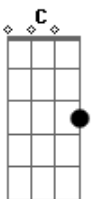

© ukulele-chords.com