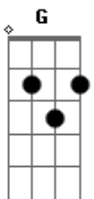

Letters To Cleo - Dangerous Type

Tom: A

A E Gb A
Can I touch you, are you out of touch
A C B G
I guess I never noticed that much
A E Gb A
Geranium lover, I'm live on your wire
A
Come and take me whoever you are

D Bb C G
She's a lot like you
G D Bb
The dangerous type
C G
She's a lot like you
A E Gb A A C B G
Come on and hold me tight

A E Gb A
Inside angel, always upset
A C B G
Keeps on forgetting that we ever met
A E Gb A
Can I bring you out in the light
A

My curiosity's got me tonight

D Bb C G
She's a lot like you
G D Bb
The dangerous type
C G
She's a lot like you
A E Gb A A C B G
Come on and hold me tight

A E Gb A
The museum directors with their high shaking heads
A C B G
They kick white shadows until they play dead
A E Gb A
They want to crack your crossword smile
A
Can I take you out for awhile

D Bb C G
She's a lot like you
G D Bb
The dangerous type
C G
She's a lot like you
A E Gb A A C B G
Come on and hold me tight

Acordes

© ukulele-chords.com

© ukulele-chords.com

© ukulele-chords.com

© ukulele-chords.com

© ukulele-chords.com

© ukulele-chords.com

© ukulele-chords.com

© ukulele-chords.com