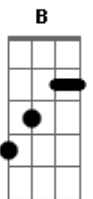

© ukulele-chords.com