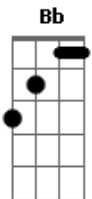

© ukulele-chords.com