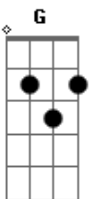

© ukulele-chords.com