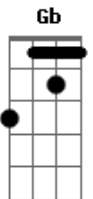

© ukulele-chords.com