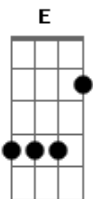

© ukulele-chords.com

© ukulele-chords.com