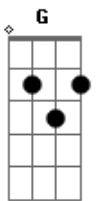

Letters From The Fire - At War

Tom: D

[Verse 1]

Bm D A
The weight of your words on my shoulders
G Bm
I've always carried on
D A
Thought they'd get lighter as I got older
G
But all I know is wrong

[Interlude] Bm D A G x2

D A
Some broken hearts will never mend
G A
And every word's just a whisper to the wind
Bm A G
I pray to God for angels he'll never send

A
Hold your breath
D A Bm
And pray for the world to end

[Bridge]

D C G
I've been a soldier in every battle but my own
Bm Gb D A C
Never surrendering I fought each war alone
Bm Gb A G
Only surviving, never winning
Bm Gb A
I've never had a life worth living

A
Hold your breath
D Gb Bm
And pray for the world to end

Acordes

© ukulele-chords.com

© ukulele-chords.com

© ukulele-chords.com

© ukulele-chords.com

© ukulele-chords.com

© ukulele-chords.com