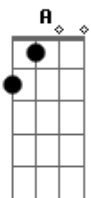

Letters From The Fire - At War

Tom: D

[Verse 1]

Bm D A
The weight of your words on my shoulders
G Bm
I've always carried on
D A
Thought they'd get lighter as I got older
G
But all I know is wrong

[Interlude] Bm D A G x2

A
Hold your breath
D Gb Bm
And pray for the world to end

Acordes

© ukulele-chords.com

© ukulele-chords.com

© ukulele-chords.com

© ukulele-chords.com

© ukulele-chords.com

© ukulele-chords.com