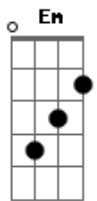

Letters From The Fire - At War

Tom: D

[Verse 1]

Bm D A
The weight of your words on my shoulders
G Bm
I've always carried on
D A
Thought they'd get lighter as I got older
G
But all I know is wrong

[Interlude] Bm D A G x2

D A
Some broken hearts will never mend
G A
And every word's just a whisper to the wind
Bm A G
I pray to God for angels he'll never send

A
Hold your breath
D A Bm
And pray for the world to end

[Bridge]

D C G
I've been a soldier in every battle but my own
Bm Gb D A C
Never surrendering I fought each war alone
Bm Gb A G
Only surviving, never winning
Bm Gb A
I've never had a life worth living

A
Hold your breath
D Gb Bm
And pray for the world to end

Acordes

© ukulele-chords.com

© ukulele-chords.com

© ukulele-chords.com

© ukulele-chords.com

© ukulele-chords.com

© ukulele-chords.com