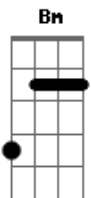

© ukulele-chords.com

© ukulele-chords.com