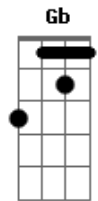

Letters From The Fire - At War

Tom: D

[Verse 1]

Bm D A
The weight of your words on my shoulders
G Bm
I've always carried on
D A
Thought they'd get lighter as I got older
G
But all I know is wrong

[Interlude] Bm D A G x2

A
Hold your breath
D Gb Bm
And pray for the world to end

Acordes

© ukulele-chords.com

© ukulele-chords.com

© ukulele-chords.com

© ukulele-chords.com

© ukulele-chords.com

© ukulele-chords.com