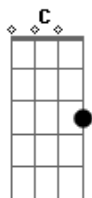

Letters From The Fire - At War

Tom: D

[Verse 1]

Bm D A
The weight of your words on my shoulders
G Bm
I've always carried on
D A
Thought they'd get lighter as I got older
G
But all I know is wrong

[Interlude] Bm D A G x2

A
Hold your breath
D Gb Bm
And pray for the world to end

Acordes

© ukulele-chords.com

© ukulele-chords.com

© ukulele-chords.com

© ukulele-chords.com

© ukulele-chords.com

© ukulele-chords.com