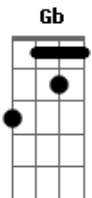

Letters From The Fire - At War

Tom: D

[Verse 1]

Bm D A
The weight of your words on my shoulders
G Bm
I've always carried on
D A
Thought they'd get lighter as I got older
G
But all I know is wrong

[Interlude] Bm D A G x2

D A
Some broken hearts will never mend
G A
And every word's just a whisper to the wind
Bm A G
I pray to God for angels he'll never send

A
Hold your breath
D A Bm
And pray for the world to end

[Bridge]

D C G
I've been a soldier in every battle but my own
Bm Gb D A C
Never surrendering I fought each war alone
Bm Gb A G
Only surviving, never winning
Bm Gb A
I've never had a life worth living

A
Hold your breath
D Gb Bm
And pray for the world to end

Acordes

© ukulele-chords.com

© ukulele-chords.com

© ukulele-chords.com

© ukulele-chords.com

© ukulele-chords.com

© ukulele-chords.com