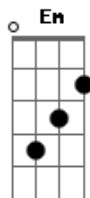

Letters From The Fire - At War

Tom: D

[Verse 1]

Bm D A
The weight of your words on my shoulders
G Bm
I've always carried on
D A
Thought they'd get lighter as I got older
G
But all I know is wrong

[Interlude] Bm D A G x2

D A
Some broken hearts will never mend
G A
And every word's just a whisper to the wind
Bm A G
I pray to God for angels he'll never send

A
Hold your breath
D A Bm
And pray for the world to end

[Bridge]

D C G
I've been a soldier in every battle but my own
Bm Gb D A C
Never surrendering I fought each war alone
Bm Gb A G
Only surviving, never winning
Bm Gb A
I've never had a life worth living

A
Hold your breath
D Gb Bm
And pray for the world to end

Acordes

© ukulele-chords.com

© ukulele-chords.com

© ukulele-chords.com

© ukulele-chords.com

© ukulele-chords.com

© ukulele-chords.com