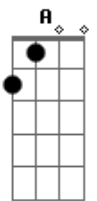

Letters From The Fire - At War

Tom: D

[Verse 1]

Bm D A
The weight of your words on my shoulders
G Bm
I've always carried on
D A
Thought they'd get lighter as I got older
G
But all I know is wrong

[Interlude] Bm D A G x2

A
Hold your breath
D Gb Bm
And pray for the world to end

Acordes

© ukulele-chords.com

© ukulele-chords.com

© ukulele-chords.com

© ukulele-chords.com

© ukulele-chords.com

© ukulele-chords.com