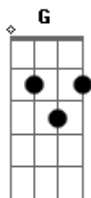

Letters From The Fire - At War

Tom: D

[Verse 1]

Bm D A
The weight of your words on my shoulders
G Bm
I've always carried on
D A
Thought they'd get lighter as I got older
G
But all I know is wrong

[Interlude] Bm D A G x2

D A
Some broken hearts will never mend
G A
And every word's just a whisper to the wind
Bm A G
I pray to God for angels he'll never send

A
Hold your breath
D A Bm
And pray for the world to end

[Bridge]

D C G
I've been a soldier in every battle but my own
Bm Gb D A C
Never surrendering I fought each war alone
Bm Gb A G
Only surviving, never winning
Bm Gb A
I've never had a life worth living

A
Hold your breath
D Gb Bm
And pray for the world to end

Acordes

© ukulele-chords.com

© ukulele-chords.com

© ukulele-chords.com

© ukulele-chords.com

© ukulele-chords.com

© ukulele-chords.com