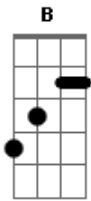

© ukulele-chords.com