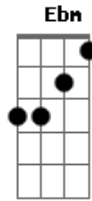

© ukulele-chords.com