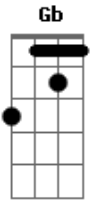

Lessdmv - Death For Marry

Tom: G

The sun starts **Gb** now to go away **Bbm**
In such a silent place
Can feel the storm
Ebm **Db**
Destroying our hearts

Gb **Bbm**
So slow we walked the darkest way
Gb **Bbm**
Is such a lonely place
B **Ab**
Can feel the cold
Ebm **Db** **B**
Burning inside
(**Db** **B** **Db** **Dm#5**)

Gb **Dm#5**
Love
B
We will hide from the sun

Db **Dm#5**
Until it's over

Gb **Bbm**
The moon is shining on the graves
Gb **Bbm**
In such a deadly place
B **Ab**
Can feel them close
Ebm **Db** **B**
Just getting inside

(**Db** **B** **Db** **Dm#5**)

Gb **Dm#5**
Love (the end it's closer)
B
We'll hide from the sun
Db **Dm#5**
Until it's over
Gb **Dm#5**
Love (the end it's closer)
B
We'll dance in the darkness
Db **Dm#5**
Until it's over

Acordes

© ukulele-chords.com

© ukulele-chords.com

© ukulele-chords.com

© ukulele-chords.com

© ukulele-chords.com

© ukulele-chords.com

© ukulele-chords.com