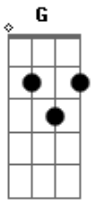

Lessdmv - Death For Marry

Tom: G

The sun starts **Gb** now to go away **Bbm**
In such a silent place
Can feel the storm
Ebm **Db**
Destroying our hearts

Gb **Bbm**
So slow we walked the darkest way
Gb **Bbm**
Is such a lonely place
B **Ab**
Can feel the cold
Ebm **Db** **B**
Burning inside
(**Db** **B** **Db** **Dm#5**)

Gb **Dm#5**
Love
B
We will hide from the sun

Db **Dm#5**
Until it's over

Gb **Bbm**
The moon is shining on the graves
Gb **Bbm**
In such a deadly place
B **Ab**
Can feel them close
Ebm **Db** **B**
Just getting inside

(**Db** **B** **Db** **Dm#5**)

Gb **Dm#5**
Love (the end it's closer)
B
We'll hide from the sun
Db **Dm#5**
Until it's over
Gb **Dm#5**
Love (the end it's closer)
B
We'll dance in the darkness
Db **Dm#5**
Until it's over

Acordes

© ukulele-chords.com