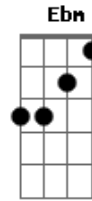

© ukulele-chords.com