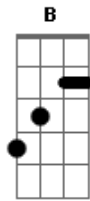

© ukulele-chords.com