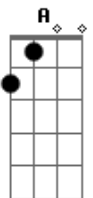

E
Tell me what you think this is funny
E
Spending all my time and my money
Bm7 A Gbm
Trying to find how you really feel
Abm Dbm Gbm
The radio's perfect pitch makes me nauseous

Abm Dbm Gbm A E
Oh, the dimwits are digging a ditch on my heartbeat radio

E
Tell me what's the deal with the static
E
FM has become automatic
Bm7 A Gbm
I wanna know did the DJ drown
Abm Dbm Gbm
In a sea of reverb and compression
Abm Dbm Gbm
Oh, wait til you hear the refrain
A E
On my heartbeat radio

A Am E E7
My darling waves can be replaced
A Am E
But I will remember you
A Am
I'd sell my soul
E E7
Payola dole
A Am E
Still I'm not receiving you

E
Tell me why you're changing the station
E
What comes after heavy rotation
Bm7 A E
I wanna know am I coming through
Bm7 A Gbm Abm

I wanna know what I've done to you
Dbm Gbm
You're wearing out my favorite song
Abm
And everyone else's
Dbm Gbm A E
Oh, Nothing but sad honky tonk on my heartbeat radio

A Am E E7
My darling waves can be replaced
A Am E
But I will remember you
A Am
I'd sell my soul
E E7
Payola dole
A Am E
Still I'm not receiving you

E
Tell me what you think about this song (4x)
E
Tell me what you think about-- (3x)

A Am E E7
We laugh and cry but don't ask why
A
My poor heart still beats for you

(A Am E E7)

A Am E E7
Oh my heartbeat radio

A Am E E7
My darling waves can be replaced
A Am E
But I will remember you
A Am
I'd sell my soul
E E7
Payola dole
A Am E
Still I'm not receiving you

Solo: (A Am E E7)

A Am E
Oh my heartbeat radio

Solo: (A Am E E7)

A Am E
Oh my heartbeat radio

Acordes

© ukulele-chords.com